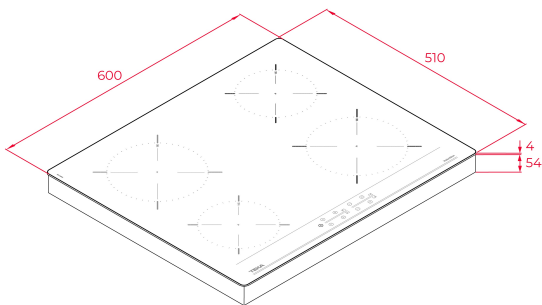

Autolock

Power

Easy
installation