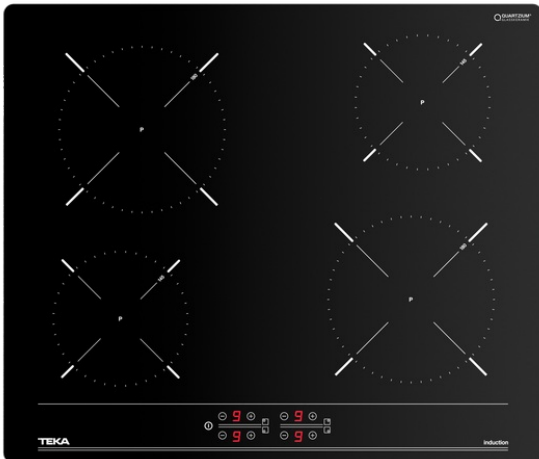

**TEKA****IBC 64000 TTC**

Urban Colors Edition. induction hob with touch control and 4 cooking zones

Autolock

Power

Easy  
installation**REFERENCE**

REF: 112520007

EAN: 8434778003826

**FEATURES**

Urban Colors Edition  
Induction hob  
Touch Control  
4 cooking zones  
2 zones Ø 180 mm  
2 zones Ø 145 mm  
Ceramic glass surface  
Auto-lock safety system  
Child lock  
Residual heat indicator  
Power management  
Easy installation kit  
Maximum nominal power 7200 W  
Optional: Grilling plate  
Optional: Teppanyaki

**DIMENSIONS****Product height (mm):** 50**Product width (mm):** 600**Product depth (mm):** 510**Product length (mm):****Net weight (Kg):** 9,59**TECHNICAL DETAILS**

Power rate (V): 220-240

Frequency (Hz): 50/60

Maximum Nominal Power (W): -

**COLOURS**

112520007

Black glass

**ENERGY EFFICIENCY**

Power consumption in standby mode (W): 0.3

Time to reach standby mode (min): 1