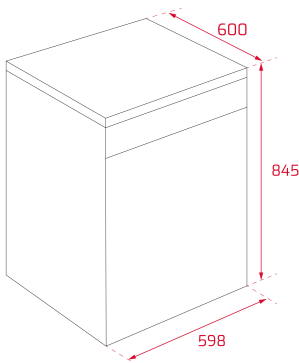

REFERENCE

REF: 114270016

EAN: 8434778013818

FEATURES

ExpertCare series

Free standing Dishwasher

Electronic control panel with display

Capacity: 14 plate settings

Washing programs: 7

Washing temperatures: 45°, 55°, 60°, 65°, 70°C

SmartSensor measure the level of dirtiness

MultiCleaner Sensor

FlexiSet 2 lower basket

Special programs: AutoClean, AutoProgram, Intensive program,

ECO program, 1-Hour, Whisper program, PreWash

Special functions: Half load, Express, ExtraDry

AquaSafe safety system

Low salt and rinse indicator

Adjustable upper basket

Delay timer: 1-24 hours

Noise level: 47 dBA

Sliding Detergent drawer

Column installation

DIMENSIONS

Product height (mm): 845

Product width (mm): 598

Product depth (mm): 600

Product length (mm):

Net weight (Kg): 41,32

TECHNICAL DETAILS

Energy Efficiency Class: A++

Energy Consumption (Kw/day): -

Water consumption (litres/year): 3080

Noise Level (dBA): 47

Power rate (V): 220

Frequency (Hz): 50

COLOURS

114270016

Stainless steel

114270015

White