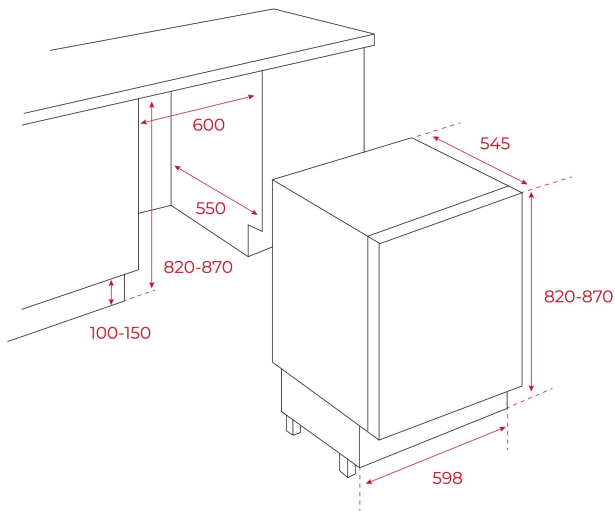

**TEKA****TFI3 130 D EU**

Built-under mini refrigerator with freezer drawer and inverter motor

Motor  
Inverter

Easy 90

LED

**REFERENCE**

REF: 113470000

EAN: 8434778014075

**FEATURES**

Built-in table top refrigerator  
Manual defrost  
Manual adjustable thermostat  
2 safety glass shelves  
Mini freezer included  
Front adjustable feet  
LED illumination  
Reversible doors  
Climate class: SN/T  
Total capacity (gross/net): 125 / 107 litres  
Ice cube tray included

**DIMENSIONS****Product height (mm):** 818**Product width (mm):** 595**Product depth (mm):** 545**Product length (mm):****Net weight (Kg):** 31,5**TECHNICAL DETAILS**

Energy efficiency class (UE 2019/2016): A++