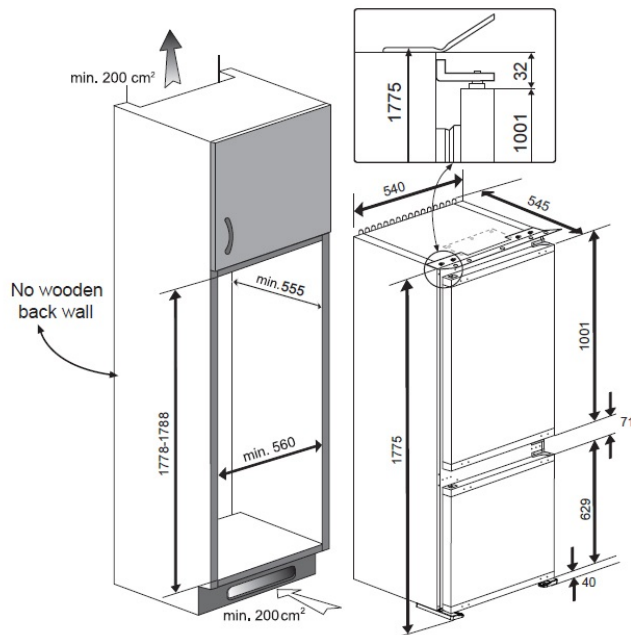

TEKA**TKI4 325 EU**

Built-in bottom freezer refrigerator with inverter motor and antibacterial gasket

Motor
Inverter

Easy 90

Fresh Box

LED

**REFERENCE**

REF: 113570008

EAN: 8434778014228

FEATURES

Built-in bottom freezer refrigerator

No Frost in freezer

Inverter motor

Manual adjustable thermostat

2 FreshBox drawers

5 safety glass shelves

Front adjustable feet

LED Illumination

Reversible doors

Climate class: SN/ST

Total capacity (gross/net): 275 / 255 litres

Ice cubes tray included

DIMENSIONS**Product height (mm):** 1775**Product width (mm):** 540**Product depth (mm):** 545**Product length (mm):****Net weight (Kg):** 56**TECHNICAL DETAILS**