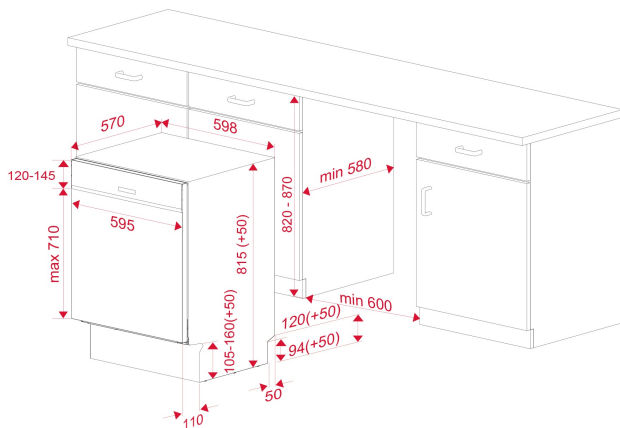

TEKA**DSI 46750 SS KSA**

ExpertCare Series partially integrated dishwasher with 13 plate settings and 7 washing programs

Eco
FunctionExtra Dry
function

AquaLogic

**REFERENCE**

REF: 114270013

EAN: 8434778013719

FEATURES

ExpertCare series
 Partially integrated Dishwasher
 Electronic control panel with display
 Capacity: 13 plate settings
 Washing programs: 7
 Washing temperatures: 45°, 50°, 55°, 65°, 70°C
 SmartSensor measure the level of dirtiness
 MultiCleaner Sensor
 FlexiSet 2 lower basket
 Special programs: AutoClean, AutoProgram, Intensive program, ECO program, 1-Hour, Whisper program, PreWash
 Special functions: Half load, Express, PowerWash, ExtraDry
 AquaStop and AquaSafe safety systems
 Low salt and rinse indicator
 Beam on floor
 Adjustable upper basket
 Delay timer: 1-24 hours
 Noise level: 47 dBA
 Adjustable back feet from front
 Sliding Detergent drawer
 Column installation

DIMENSIONS**Product height (mm):** 815**Product width (mm):** 598**Product depth (mm):** 570**Product length (mm):****Net weight (Kg):** 29,3**TECHNICAL DETAILS**

Energy Efficiency Class: A++
 Energy Consumption (Kw/day): -
 Water consumption (litres/year): 3080
 Noise Level (dBA): 49
 Power rate (V): 220
 Frequency (Hz): 60