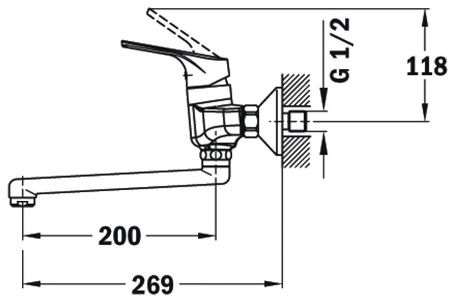

**REFERENCE**

REF: 460250200

EAN: 8421152086971

FEATURES

Wall mounted kitchen tap
 Swivel spout 200 mm
 Anti-scale aerator
 Cartridge with ceramic discs of high resistance
 Highly precise temperature control
 Greater handling sensitivity with smoother movements
 Equipped with noise reducers

DIMENSIONS**Product height (mm):****Product width (mm):** 150**Product depth (mm):** 269**Product length (mm):****Net weight (Kg):** 1,6Anti-scale
aeratorSwivel
spout**COLOURS**

460250200

Chrome