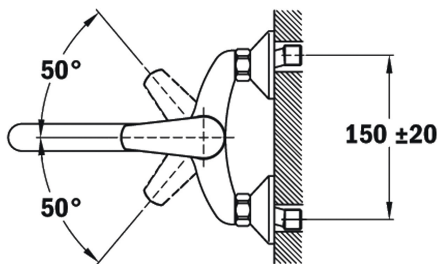

**REFERENCE**

REF: 460250200

EAN: 8421152086971

FEATURES

Wall mounted kitchen tap
 Swivel spout 200 mm
 Anti-scale aerator
 Cartridge with ceramic discs of high resistance
 Highly precise temperature control
 Greater handling sensitivity with smoother movements
 Equipped with noise reducers

DIMENSIONS**Product height (mm):****Product width (mm):** 150**Product depth (mm):** 269**Product length (mm):****Net weight (Kg):** 1,6Anti-scale
aeratorSwivel
spout**COLOURS**

460250200

Chrome