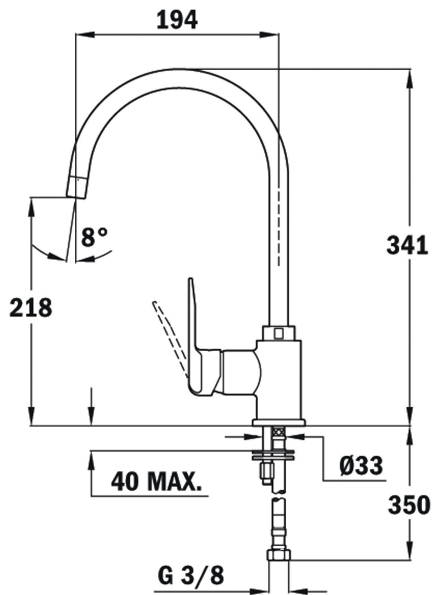

TEKA**IN 995**

Kitchen tap mixer with high swivel spout and anti-scale aerator

Anti-scale
aeratorSwivel
spout**REFERENCE**

REF: 53995120CN

EAN: 8421152134672

FEATURES

High spout kitchen tap
Minimalistic design
Swivel spout
Anti-scale aerator
Cartridge with ceramic discs of high resistance
Highly precise temperature control
Greater handling sensitivity with smoother movements
3/8" flexible inlet pipes

DIMENSIONS**Product height (mm):** 341**Product width (mm):****Product depth (mm):****Product length (mm):****Net weight (Kg):** 1,55**COLOURS**

	53995120CN	Carbon
	5399512	White
	5399512	Black
	5399512	Grey
	5399512	Sandbeige
	5399512	Metallic black
	5399512	Chrome