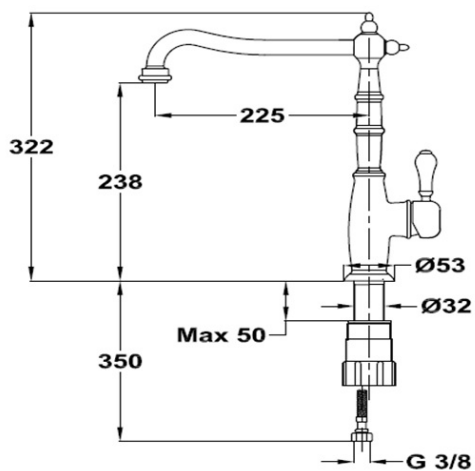

TEKA

RT 915

Retro single lever kitchen tap

Anti-scale
aerator

Swivel
spout

Easy
installation

REFERENCE

REF: 116030051

EAN: 8434778012873

FEATURES

High spout kitchen tap

Retro style

Swivel spout

Anti-scale aerator

Black ceramic handle

Easy-Quick fixation system

3/8" - 1/2" flexible inlet pipes

DIMENSIONS

Product height (mm): 322

Product width (mm):

Product depth (mm):

Product length (mm):

Net weight (Kg): 1,34

COLOURS