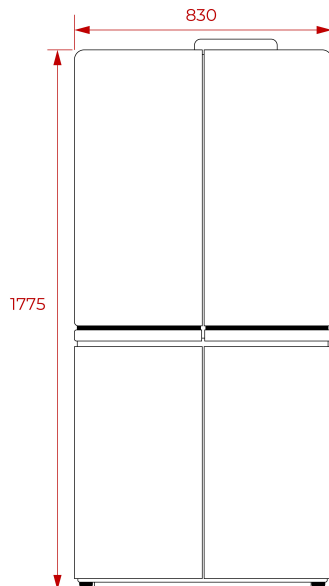

TEKA**RMF 74815 SS**

Full No Frost multidoor bottom freezer refrigerator with inverter motor

Motor
InverterOn
Holidays
functionEco
Function

Fresh Box

LED

LongLife
No Frost**REFERENCE**

REF: 113430024

EAN: 8434778014044

FEATURES

Free Standing bottom freezer refrigerator
LongLife No Frost with 2 independent circuits
Inverter motor
Outer control display
Electronic adjustable thermostat
2 FreshBox drawers
2 safety glass shelves
On holidays function
Fast freezing and fast cooling function
Front adjustable feet
ECO Function
LED Illumination
Climate class: T/ST/N
Total capacity (gross/net): 544 / 469 litres
2 Ice cube trays and twister ice maker included

DIMENSIONS**Product height (mm):** 1775**Product width (mm):** 833**Product depth (mm):** 740**Product length (mm):****Net weight (Kg):** 99**TECHNICAL DETAILS**

Energy efficiency class (UE 2019/2016): A+