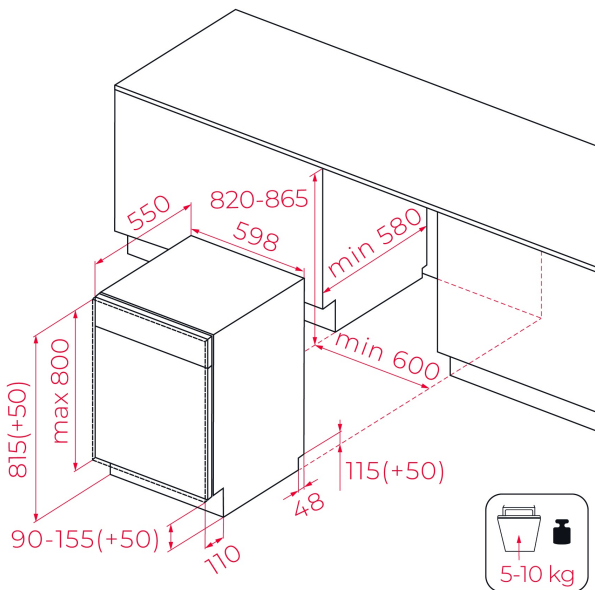

**TEKA****DFI 46760**

Fully integrated dishwasher with SlidingDoor system, easy lift basket and cutlery tray

Eco  
FunctionThird  
Cutlery  
TrayExtra Dry  
functionAutoDoor  
opening  
systemSliding  
Door**REFERENCE**

REF: 114270038

EAN: 8434778032734

**FEATURES**

Fully integrated dishwasher

Electronic control panel with white display

Capacity: 14 plate settings

Washing programs: 6

Washing temperatures: 45°, 50°, 55°, 60°, 65°C

Third sprayer

Delay timer: 1-24 hours

Noise level: 44 dBA

Adjustable back feet from front

Sliding Detergent drawer

**DIMENSIONS****Product height (mm):** 815**Product width (mm):** 598**Product depth (mm):** 550**Product length (mm):****Net weight (Kg):** 33,00**TECHNICAL DETAILS**