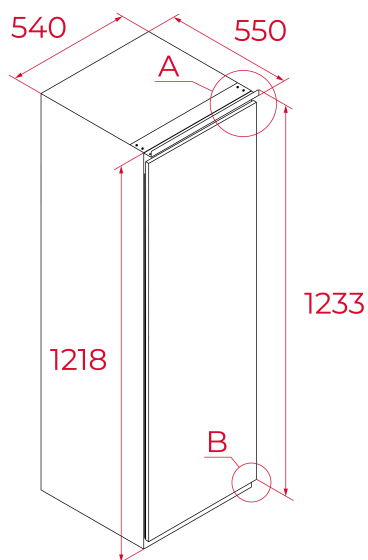

TEKA**RSR 42265 FI**

Built-in top freezer single door refrigerator

Motor
Inverter

Easy 90

LED

REFERENCE

REF: 113470020

EAN: 8434778033618

FEATURES

Top freezer refrigerator
Manual defrost
Inverter motor
Inner control display
Electronic adjustable thermostat
Easy door opening at 90°
4-bottle holder included
1 FreshBox drawer
1 freezer drawer
4 safety glass shelves with metallic finishing
Sliding installation
Reversible door
Fast cooling function
Front and back adjustable feet
LED illumination
Climate class: SN/N/ST/T
Total net capacity: 190 litres

DIMENSIONS**Product height (mm):** 1255**Product width (mm):** 540**Product depth (mm):** 550**Product length (mm):****Net weight (Kg):** 40**TECHNICAL DETAILS**

Energy efficiency class (UE 2019/2016): E