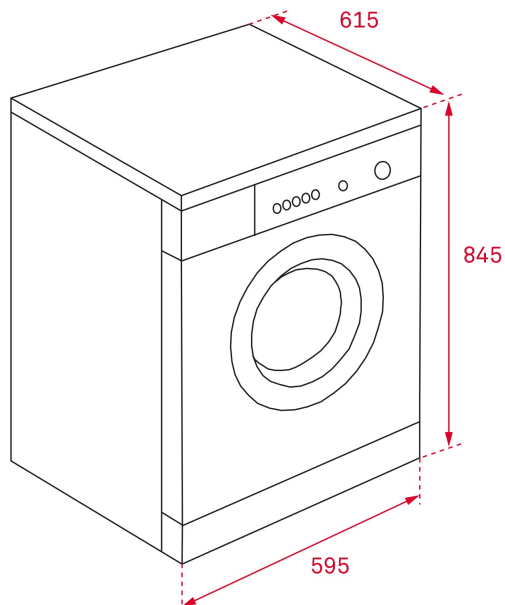

REFERENCE

REF. 40854100
EAN. 8421152131718

TEKA

TKS 850 C

FEATURES

Free standing dryer
Condenser dryer
16 programs
Drying capacity: 8 Kg
Electronic control panel with display
Delay timer 1-24h
4 Power levels
End of cycle alarm
Speed dry function
Humidity sensor
Anti-crease program
Delicate clothing program clothing program
Cooling program
Bi- direction rotation
Removable filter with saturation level indicator
Energy class: B

TEKA**TKS 850 C**

DIMENSIONS

Product height (mm): 845
Product width (mm): 595
Product depth (mm): 615
Product length (mm):
Net weight (Kg): 42

TECH SPECS

PRODUCT SHEET

Type of load: Front
Type of installation: Free standing
Drying capacity (Kgs): 8
Energy Efficiency Class: B
Condensation efficiency: B
Energy consumption per drying cycle (Full load) (kWh): 4.74
Energy consumption (kWh/year): 561
Duration of drying cycle (Full load) (minutes): 140
Automatic (sensor drying): Yes