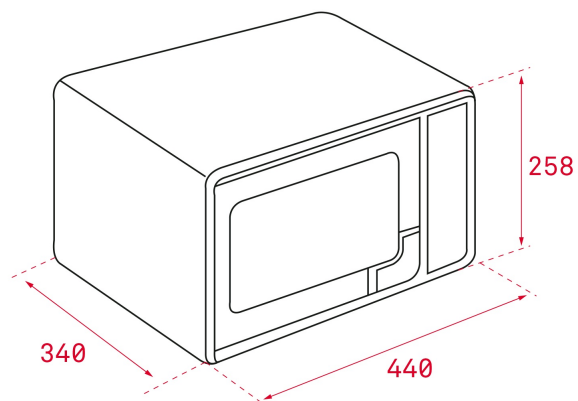

## FEATURES

Free standing Microwave + grill  
Stainless steel (fingerprint proof)  
Electronic Control panel  
Quartz Grill, 1.000 W  
5 power levels, 800 W  
Total gross capacity : 20 litres  
Stainless Steel inner  
Inner and outside gloss door  
Minute minder: 0 - 95 minutes  
Defrosting by weight and time  
Time and electronic functions selector  
8 direct access menu  
+30" function  
Children safety block

## DIMENSIONS

**Product height (mm):** 258  
**Product width (mm):** 440  
**Product depth (mm):** 340  
**Product length (mm):**  
**Net weight (Kg):** 10,7