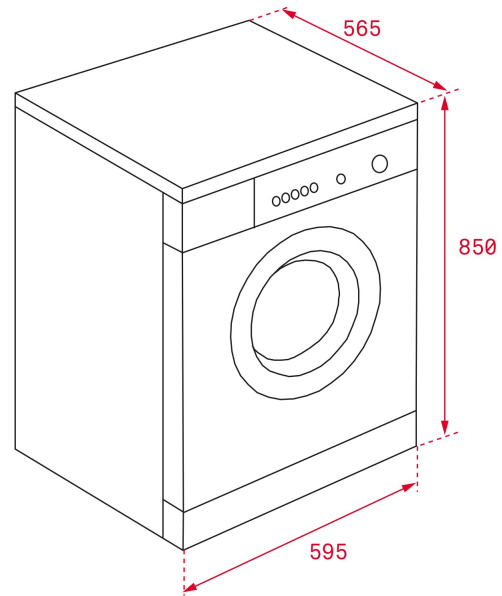

DIMENSIONS

Product height (mm): 850
Product width (mm): 595
Product depth (mm): 565
Product length (mm):
Net weight (Kg): 66

TECH SPECS

PRODUCT SHEET

Type of load: Front
Type of installation: Free standing
Washing capacity (Kgs): 8
Energy Efficiency Class: A+++
Spinning efficiency: B
Energy consumption (kWh/year): 196
Water consumption (litres/year): 11000
Maximum spinning speed (RPM): 1200
Certificates: CE + Reach + ERP