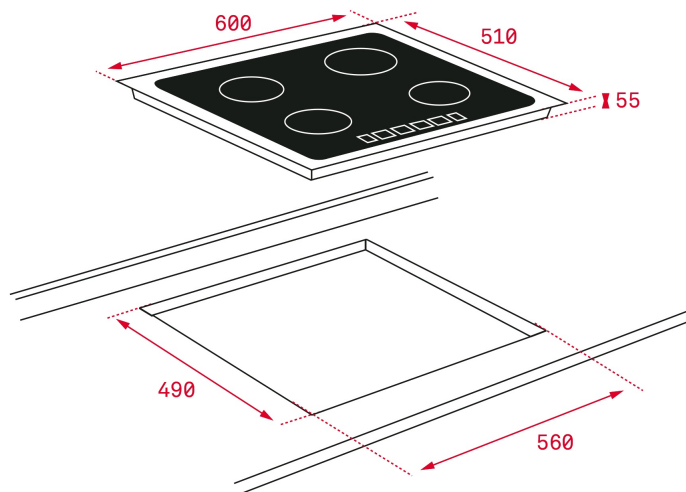

Urban Colors Edition
Induction hob
Touch Control Multislider
Cooking timer
3 induction zones:
1 induction Ø145 mm
1 induction Ø210 mm
1 induction Ø190/300 mm
Special cooking functions: Quick Boiling, Melting, Simmering and KeepWarm
Power Plus function
Child lock
Stop & Go function
Silence mode
Residual heat indicator
Fast-Click easy installation
Maximum nominal power: 7.400 W

DIMENSIONS

Product height (mm): 50
Product width (mm): 600
Product depth (mm): 510
Product length (mm):
Net weight (Kg): 10,7

TECH SPECS

FITTING MEASURES

Built-in Width (mm): 560
Built-in Depth (mm): 490
Built-in Height (mm): 50

COOKING ZONES

Cooking Zones: 3

Left rear cooking zone - Diameter (mm): 210
Left rear cooking zone - Type: Single Zone
Left front cooking zone - Diameter (mm): 145
Left front cooking zone - Type: Single Zone
Right center cooking zone - Diameter (mm): 190 / 300
Right center cooking zone - Type: Double Zone