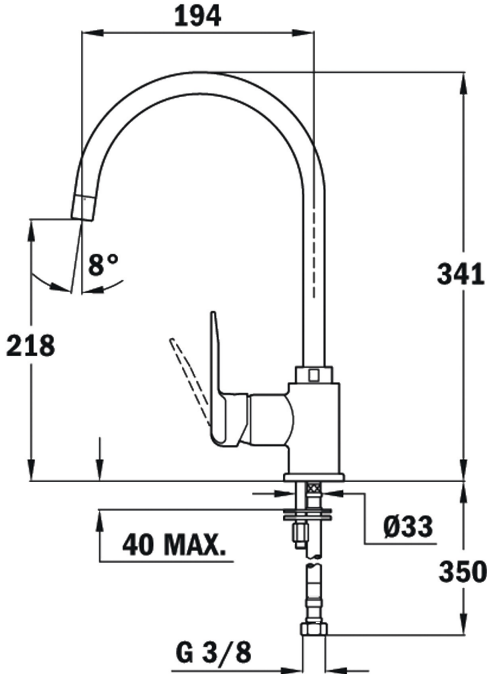

IN 995 Kitchen tap mixer with high swivel spout and anti-scale aerator

Anti-scale aerator

Swivel spout

DESCRIPTION

Kitchen tap mixer with high swivel spout and anti-scale aerator

COLOURS

REFERENCE

REF. 53995120FW
EAN. 8421152137123

TEKA

IN 995

FEATURES

High spout kitchen tap
Minimalistic design
Swivel spout
Anti-scale aerator
Cartridge with ceramic discs of high resistance
Highly precise temperature control
Greater handling sensitivity with smoother movements
3/8" flexible inlet pipes

IN 995

DIMENSIONS

- Product height (mm): 341
- Product width (mm):
- Product depth (mm):
- Product length (mm):
- Net weight (Kg): 1,55

TECHNICAL DETAILS

MODELS

Type of installation: Free standing