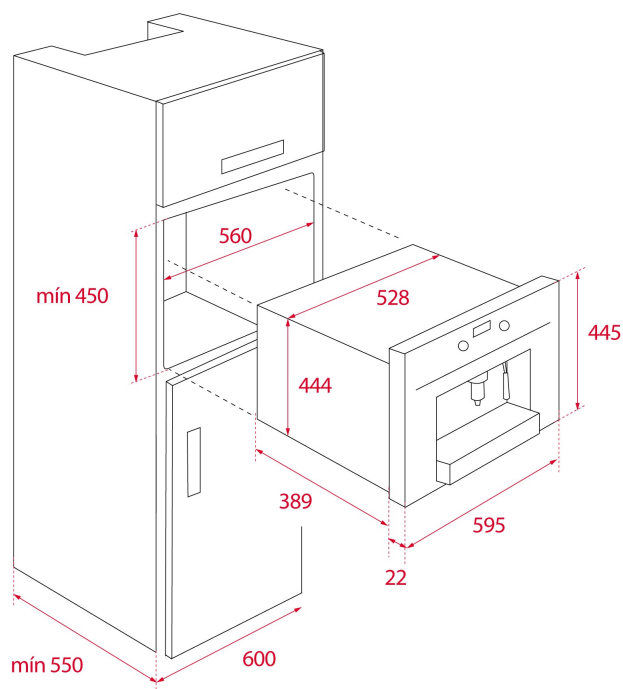

DIMENSIONS

Product height (mm): 455

Product width (mm): 592

Product depth (mm): 411

Product length (mm):

Net weight (Kg): 23

TECH SPECS

PARTICULAR CHARACTERISTICS

Certificates: IMQ/CCC

Number of guide levels: 0

Number of guide levels (lower cavity): 0

Fingerprint proof: Yes

ELECTRIC CONNECTION

Maximum Nominal Power (W): 1350

Frequency (Hz): 50/60

Power rate (V): 220-240