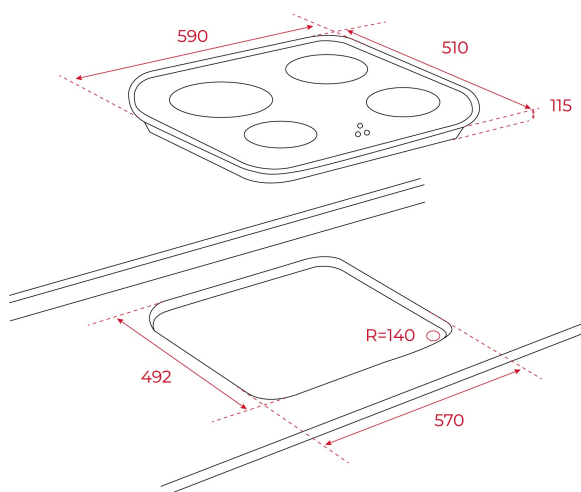

TEKA**CG.1 60 4G AI AL**

Polyvalent gas hob with 4 burners and auto-ignition of butane gas

Auto
ignition**REFERENCE**

REF: 10205083

EAN: 8421152066492

FEATURES

Polyvalent gas on glass hob
Frontal control knobs
4 cooking zones
1 fast burner, 3.00 kW
2 semi fast burners, 1.7 kW
1 auxiliary burner, 1 kW
Tempered glass surface
Auto ignition
Auto-lock safety system
Cast iron grids
Maximum nominal power 7500 W

DIMENSIONS**Product height (mm):** 115**Product width (mm):** 590**Product depth (mm):** 510**Product length (mm):****Net weight (Kg):** 10,5**TECHNICAL DETAILS**

Power rate (V): -

Frequency (Hz): -

Maximum Nominal Power (W): -

COLOURS

10205083

Black glass

ENERGY EFFICIENCY

Power consumption in standby mode (W): -

Time to reach standby mode (min): -