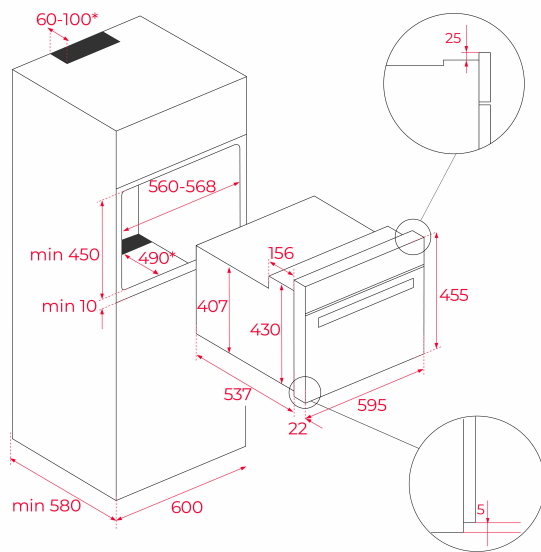

TEKA**MLC 844 WH-SS**

Compact built-in microwave with grill, 45cm

Defrost By
TimeDefrost By
Weight

44L

**REFERENCE**

REF: 40584403

EAN: 8421152154434

FEATURES

Microwave + Grill
 3 cooking functions
 5 power levels + 1000 W microwave power
 1400 W grill
 Defrost by time and weight
 Touch control display with knobs
 Electronic timer (Delay/Start function)
 Chrome supports with 5 cooking levels
 Removable double glazed door
 Automatic disconnection security system
 Glass tray and reinforced grid
 Capacity (gross/net): 45 / 44 litres

DIMENSIONS**Product height (mm):** 455**Product width (mm):** 595**Product depth (mm):** 559**Product length (mm):****Net weight (Kg):** 28,4**TECHNICAL DETAILS**

MWO Power (W): 1000

Frequency (Hz): 50

Maximum Nominal Power (W): 3200