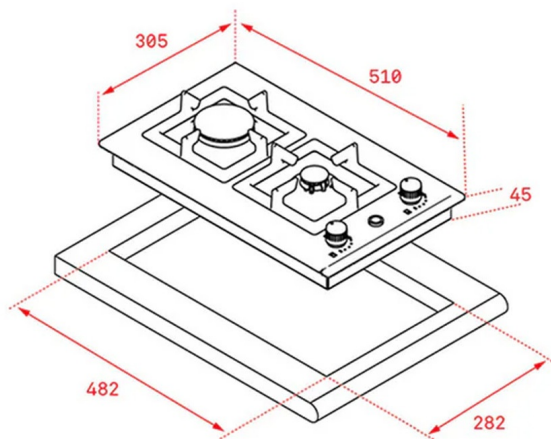

TEKA

EFX 30.1 1G AI AL DR CI

Stainless steel gas hob with frontal control knobs of butane and natural gas, 30cm

Auto ignition

Autolock

REFERENCE

REF: 112610046

EAN: 8434778019568

FEATURES

Gas hob
Frontal control knobs
1 cooking zone
1 double ring burner, 4.00 kW
Stainless steel surface
Auto ignition
Auto-lock safety system
Cast iron grids
Maximum nominal power 4000 W
Optional: Wok support

DIMENSIONS

Product height (mm): 91

Product width (mm): 305

Product depth (mm): 510

Product length (mm):

Net weight (Kg): 5,05

TECHNICAL DETAILS

Power rate (V): 220-240