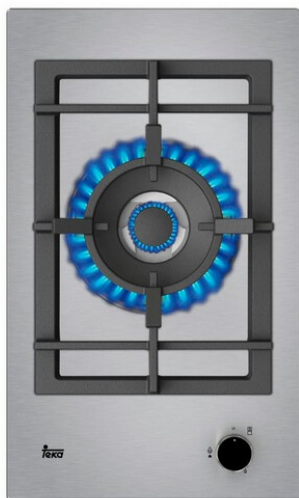

TEKA

EFX 30.1 1G AI AL DR CI

Stainless steel gas hob with frontal control knobs of butane and natural gas, 30cm

Auto ignition

Autolock

REFERENCE

REF: 112610046

EAN: 8434778019568

FEATURES

Gas hob
Frontal control knobs
1 cooking zone
1 double ring burner, 4.00 kW
Stainless steel surface
Auto ignition
Auto-lock safety system
Cast iron grids
Maximum nominal power 4000 W
Optional: Wok support

DIMENSIONS

Product height (mm): 91

Product width (mm): 305

Product depth (mm): 510

Product length (mm):

Net weight (Kg): 5,05

TECHNICAL DETAILS

Power rate (V): 220-240

Frequency (Hz): 50/60

Maximum Nominal Power (W): -

COLOURS

112610046

Stainless steel

ENERGY EFFICIENCY

Power consumption in standby mode (W): -

Time to reach standby mode (min): -