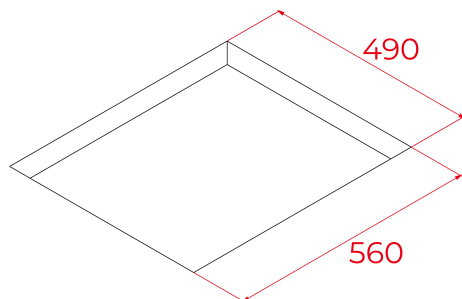

**REFERENCE**

REF: 112510044

EAN: 8434778027082

FEATURES

Induction hob
 Touch Control MultiSlider
 3 cooking zones:
 1 double zone Ø 320/180 mm
 1 zone Ø 215 mm
 1 zone Ø 150 mm
 Ceramic glass surface
 Safety disconnection
 Cooking timer
 Power plus
 Child lock
 Residual heat indicator
 Power management
 Easy installation kit
 Maximum nominal power 7200 W
 Optional: Grilling plate and Teppanyaki

DIMENSIONS

Product height (mm): 53
Product width (mm): 606
Product depth (mm): 516
Product length (mm):
Net weight (Kg): 10,7

TECHNICAL DETAILS

Power rate (V): 220-240
 Frequency (Hz): 50/60
 Maximum Nominal Power (W): 7200