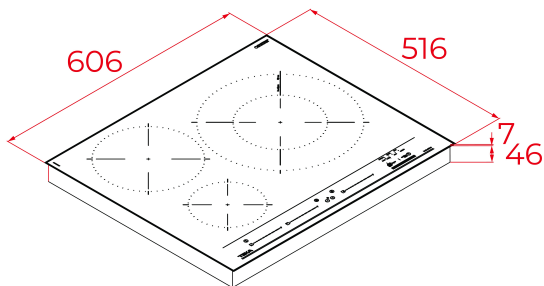

**REFERENCE**

REF: 112510044

EAN: 8434778027082

FEATURES

Induction hob
 Touch Control MultiSlider
 3 cooking zones:
 1 double zone Ø 320/180 mm
 1 zone Ø 215 mm
 1 zone Ø 150 mm
 Ceramic glass surface
 Safety disconnection
 Cooking timer
 Power plus
 Child lock
 Residual heat indicator
 Power management
 Easy installation kit
 Maximum nominal power 7200 W
 Optional: Grilling plate and Teppanyaki

DIMENSIONS

Product height (mm): 53
Product width (mm): 606
Product depth (mm): 516
Product length (mm):
Net weight (Kg): 10,7

TECHNICAL DETAILS

Power rate (V): 220-240
 Frequency (Hz): 50/60
 Maximum Nominal Power (W): 7200