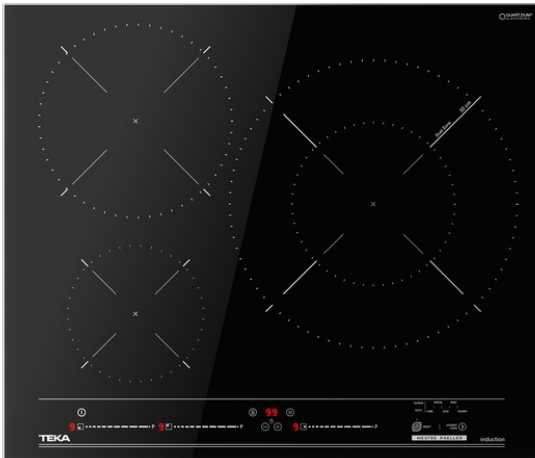

TEKA**TOTAL MestrePaeller ITC 63320 MPS BK**

Induction hob with MultiSlider touch control and a special XL cooking zone for Paella

MultiSlider

Autolock

Power

Power Plus

Easy installation

Super Zone

**REFERENCE**

REF: 112510044

EAN: 8434778027082

FEATURES

Induction hob
 Touch Control MultiSlider
 3 cooking zones:
 1 double zone Ø 320/180 mm
 1 zone Ø 215 mm
 1 zone Ø 150 mm
 Ceramic glass surface
 Safety disconnection
 Cooking timer
 Power plus
 Child lock
 Residual heat indicator
 Power management
 Easy installation kit
 Maximum nominal power 7200 W
 Optional: Grilling plate and Teppanyaki

DIMENSIONS

Product height (mm): 53
Product width (mm): 606
Product depth (mm): 516
Product length (mm):
Net weight (Kg): 10,7

TECHNICAL DETAILS

Power rate (V): 220-240
 Frequency (Hz): 50/60
 Maximum Nominal Power (W): 7200

COLOURS

112510044

Black