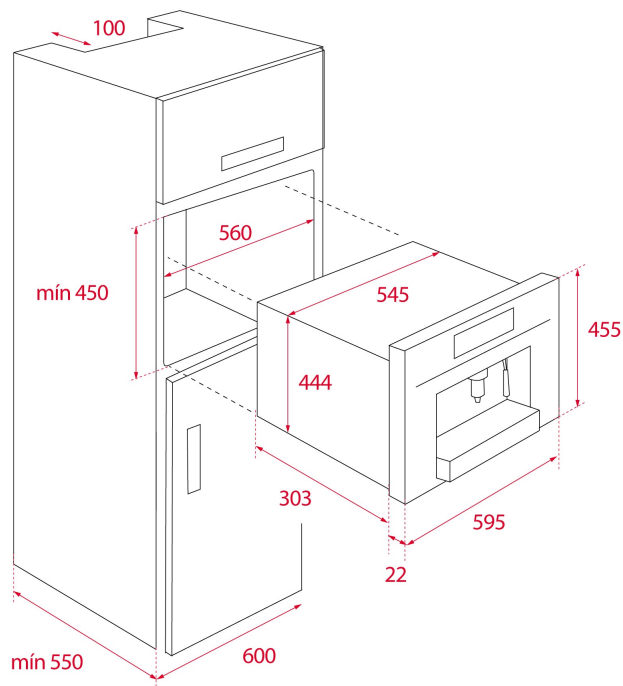

COLOURS

REFERENCE

REF. 40589513
EAN. 8421152145616

FEATURES

Multi capsule built-in coffee maker
Multi capsule (*) and ground coffee machine
Coffee selector: small, medium, large, extra large and infusions
Electronic control panel with TFT display
5 adapters included
Automatic LED lights
Capacity: 1 cup
Adjustable height cup support
Temperature selector
Storage drawer
2 side storage compartments
Drip tray
19 bar pump pressure
1 litre water tank
Waste container
Automatic decalcifier
Descaling function
*5 capsule adaptors: Nespresso®, Lavazza®, Caffitaly®, E.S.E pod

DIMENSIONS

Product height (mm): 455

Product width (mm): 595

Product depth (mm): 330

Product length (mm):

Net weight (Kg): 18,7

TECH SPECS

PARTICULAR CHARACTERISTICS