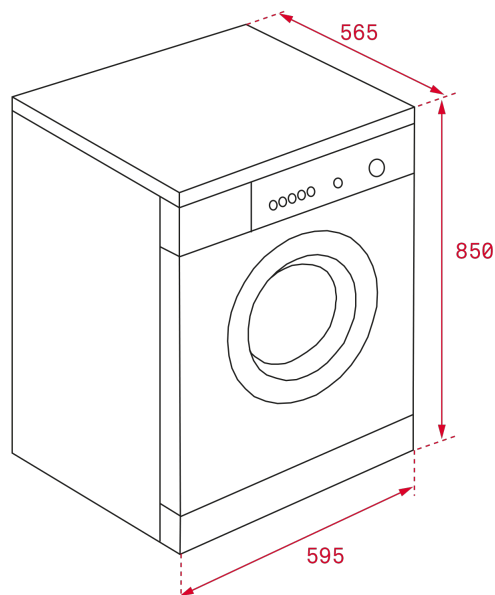

DIMENSIONS

Product height (mm): 850

Product width (mm): 595

Product depth (mm): 565

Product length (mm):

Net weight (Kg): 71

TECH SPECS

PRODUCT SHEET