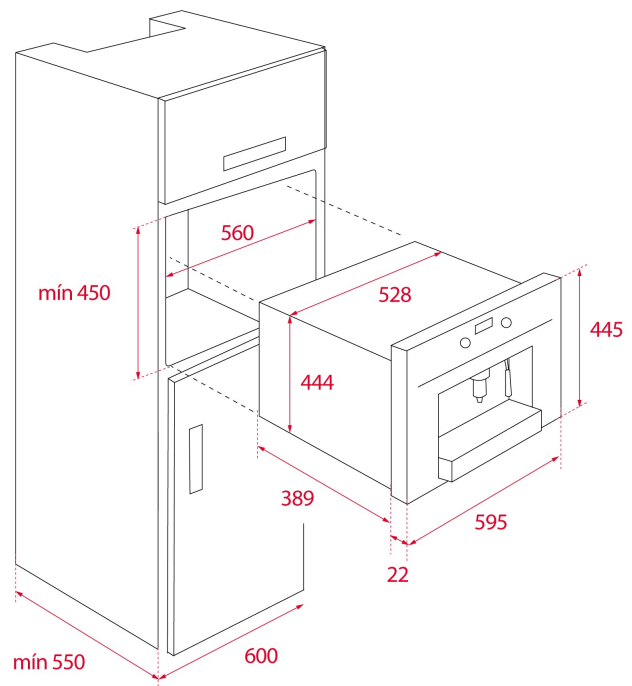

COLOURS

REFERENCE

REF. 41598030
EAN. 8421152145401

FEATURES

Automatic built-in coffee machine
Self-cleaning function
Intensity, temperature and coffee quantity regulation
Electronic control display
Telescopic rails for an easy pull out of the coffee maker
30 automatic programs
Automatic LED lights
Capacity: 2 cups at once
Easy removable container for coffee grounds
15 bar pump pressure
Adjustable coffee, steam, and hot water pipes
Integrated steel grinder for natural coffee beans (13 different ground positions)
Coffee beans container, 200 gr capacity
Pre-grounded coffee container
1,8 litres water tank
Automatic decalcifier

DIMENSIONS

Product height (mm): 455

Product width (mm): 595

Product depth (mm): 412

Product length (mm):

Net weight (Kg): 23

TECH SPECS

FITTING MEASURES

Built-in Width (mm): 560

Built-in Depth (mm): 550

Built-in Height (mm): 450

PARTICULAR CHARACTERISTICS

Type of installation: Built-in

Certificates: IMQ/CCC

Pump pressure (Bar): 15

Pump power (W): 50