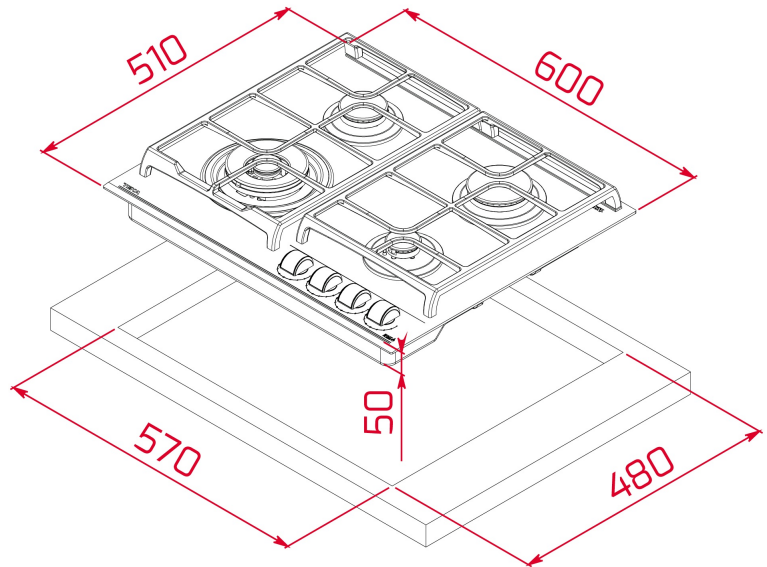

GZC 64321 60cm Gas on Glass Hob with ExactFlame function of butane gas

Auto ignition

Autolock

ExactFlame

Easy
installation

DESCRIPTION

60cm Gas on Glass Hob with ExactFlame function of butane gas

LIFE STYLE

Total

COLOURS

REFERENCE

REF. 112570046
EAN. 8434778006384

TEKA

GZC 64321

FEATURES

Urban Colors Edition
Gas on Glass with ExactFlame
9 power levels with precise control of the flame
Front control knobs with ergonomic design
4 cooking zones:
1 double ring burner (4.00 kW)
1 semi-fast burners (1.75 kW)
1 fast burner (2.80 kW)
1 auxiliary burner (1.00 kW)
Large cast iron grids
Auto-ignition in every burner, activated through control knobs
Auto-lock safety device (Thermocouples)
Optional Wok support
Easy installation kit
Tempered glass surface

DIMENSIONS

Product height (mm): 50
Product width (mm): 600
Product depth (mm): 510
Product length (mm):
Net weight (Kg): 14,8

TECH SPECS

FITTING MEASURES

Built-in Width (mm): 570
Built-in Depth (mm): 480
Built-in Height (mm): 50