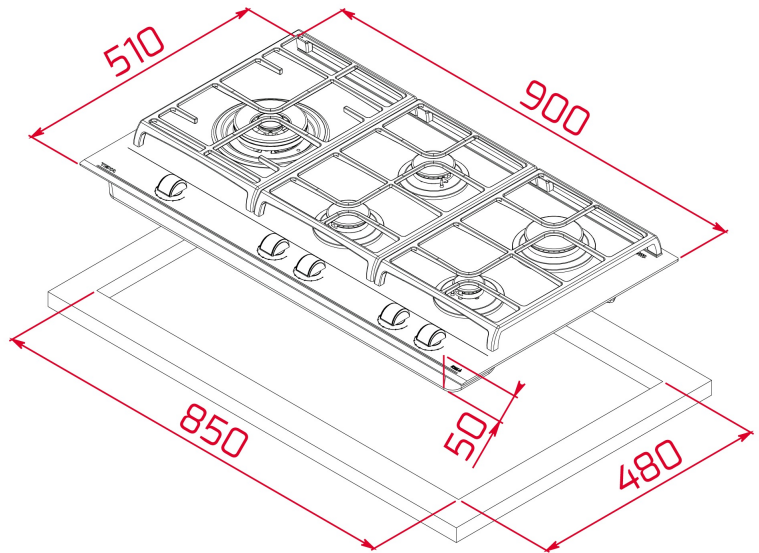

## DIMENSIONS

Product height (mm): 50  
Product width (mm): 900  
Product depth (mm): 510  
Product length (mm):  
Net weight (Kg):

### FITTING MEASURES

Built-in Width (mm): 850  
Built-in Depth (mm): 480  
Built-in Height (mm): 50