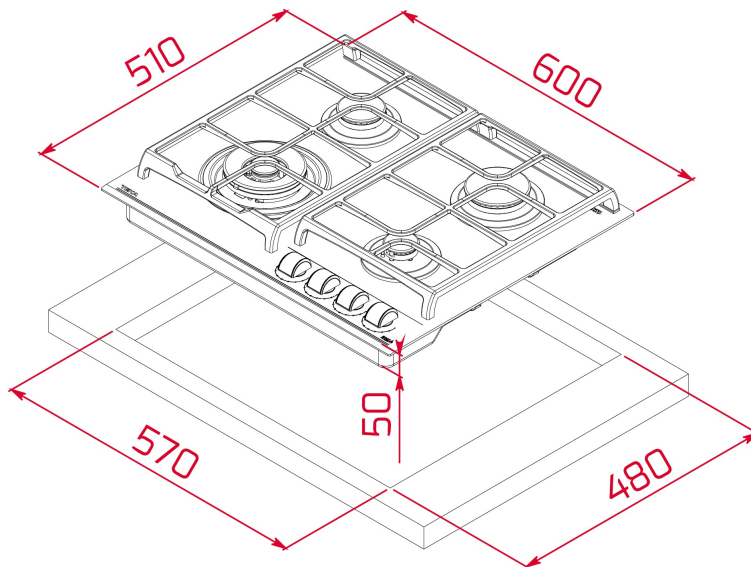

**LIFE STYLE**

Total

**COLOURS**

**REFERENCE**

REF. 112570097  
EAN. 8434778009613

**FEATURES**

Urban Colors Edition  
Gas on Glass with ExactFlame  
9 power levels with precise control of the flame  
Front control knobs with ergonomic design  
4 cooking zones:  
1 double ring burner (4.00 kW)  
1 semi-fast burners (1.75 kW)  
1 fast burner (2.80 kW)  
1 auxiliary burner (1.00 kW)  
Large cast iron grids  
Auto-ignition in every burner, activated through control knobs  
Auto-lock safety device (Thermocouples)  
Optional Wok support  
Easy installation kit  
Tempered glass surface

## DIMENSIONS

**Product height (mm):** 110  
**Product width (mm):** 600  
**Product depth (mm):** 510  
**Product length (mm):**  
**Net weight (Kg):** 11,7

### FITTING MEASURES

**Built-in Width (mm):** 570  
**Built-in Depth (mm):** 480  
**Built-in Height (mm):** 49