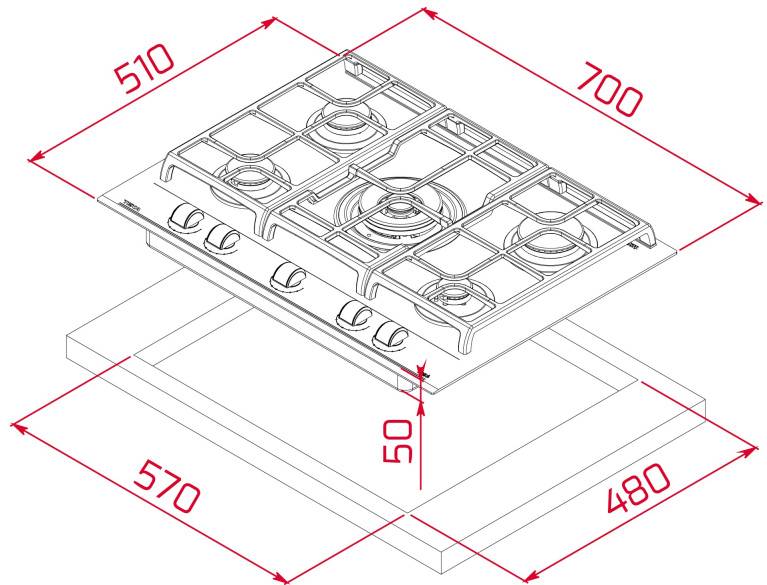

## DIMENSIONS

**Product height (mm):** 98  
**Product width (mm):** 700  
**Product depth (mm):** 510  
**Product length (mm):**  
**Net weight (Kg):** 13,5

### FITTING MEASURES

**Built-in Width (mm):** 570  
**Built-in Depth (mm):** 480  
**Built-in Height (mm):** 49