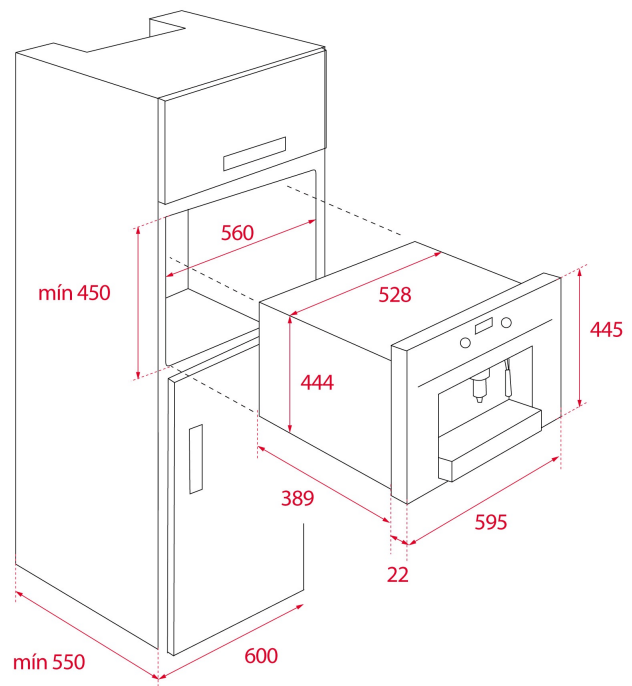

DIMENSIONS

Product height (mm): 455
Product width (mm): 592
Product depth (mm):
Product length (mm):
Net weight (Kg): 23

TECH SPECS

FITTING MEASURES

PARTICULAR CHARACTERISTICS

Built-in Height (mm): 450

Type of installation: Built-in