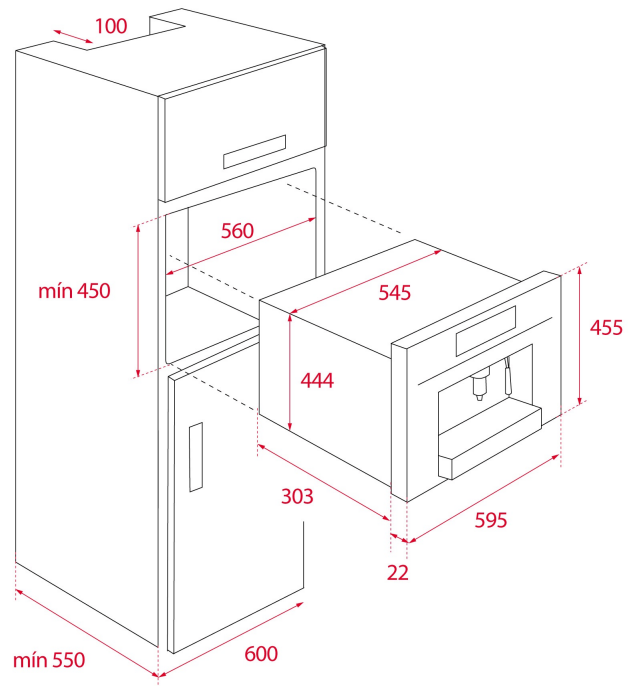

COLOURS

REFERENCE

REF. 111630000
EAN. 8434778003833

FEATURES

Multi capsule built-in coffee maker
Multi capsule (*) and ground coffee machine
Coffee selector: small, medium, large, extra large and infusions
Electronic control panel with TFT display
5 adapters included
Automatic LED lights
Capacity: 1 cup
Adjustable height cup support
Temperature selector
Storage drawer
2 side storage compartments
Drip tray
19 bar pump pressure
1 litre water tank
Waste container
Automatic decalcifier
Descaling function
*5 capsule adaptors: Nespresso®, Lavazza®, Caffitaly®, E.S.E pod

DIMENSIONS

Product height (mm): 455
Product width (mm): 595
Product depth (mm): 330
Product length (mm):
Net weight (Kg): 18,7

TECH SPECS

FITTING MEASURES

Built-in Width (mm): 560
Built-in Depth (mm): 580
Built-in Height (mm): 450