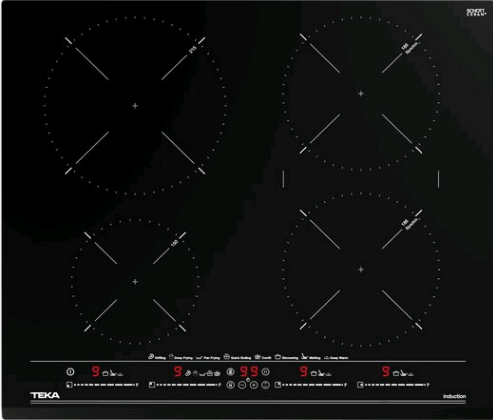

# IZC 64630 BK MST 60cm Induction Hob with Direct Functions MultiSlider and 4 zones

MultiSlider

Autolock

Power

Power Plus

Easy  
installation

## DESCRIPTION

60cm Induction Hob with Direct Functions MultiSlider and 4 zones