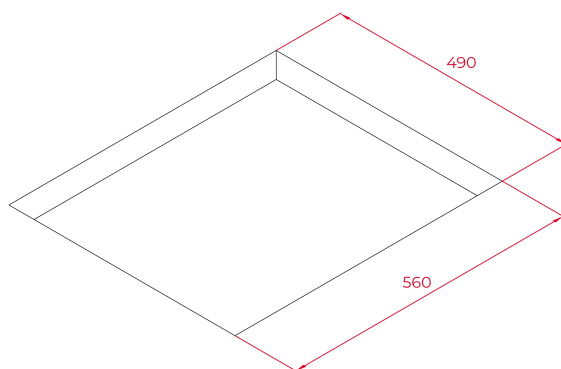

## DIMENSIONS

**Product height (mm):** 53  
**Product width (mm):** 600  
**Product depth (mm):** 510  
**Product length (mm):**  
**Net weight (Kg):** 10,7

### FITTING MEASURES

**Built-in Width (mm):** 560  
**Built-in Depth (mm):** 490  
**Built-in Height (mm):** 49