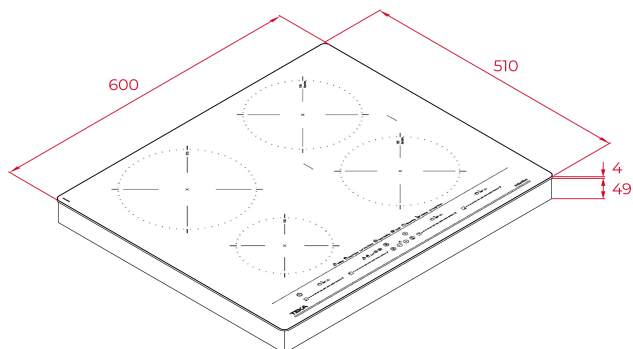

## FEATURES

Urban colors Edition  
Induction hob  
Touch control MultiSlider  
Cooking timer  
4 cooking zones:  
1 induction Ø 215 mm  
2 induction Ø 185 mm  
1 induction Ø 150 mm  
Special cooking functions with temperature sensors: Grilling, Deep frying, Pan frying, KeepWarm, Boiling, Simmering, Confit & Melting  
Power Plus function  
Stop & Go function  
Residual heat indicators  
Fast-Click easy installation  
Maximum nominal power : 8.800 W

## DIMENSIONS

**Product height (mm):** 53  
**Product width (mm):** 600  
**Product depth (mm):** 510  
**Product length (mm):**  
**Net weight (Kg):** 10,7

### FITTING MEASURES

**Built-in Width (mm):** 560  
**Built-in Depth (mm):** 490  
**Built-in Height (mm):** 49

**Right front cooking zone - Diameter (mm):** 185

**Right front cooking zone - Type:** Single Zone

**Right front cooking zone - Consumption (W):** 1800-2100