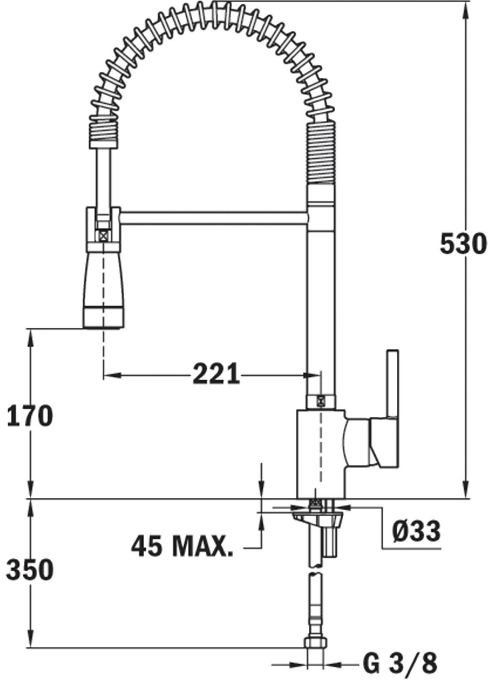

Maestro

**COLOURS**

**REFERENCE**

REF. 239391200  
EAN. 8421152084793

**FEATURES**

Professional kitchen tap  
Swivel and flexible spout  
Anti-scale aerator  
Pull-down shower 2 functions: normal & shower spray  
Ergonomic handle  
Stainless steel flexible hose  
Easy cleaning  
Shower holder swivels independently from main spout for more comfortable use  
Cartridge with ceramic discs of high resistance  
Highly precise temperature control  
Greater handling sensitivity with smoother movements  
3/8" flexible inlet pipes

**ARK 939**

**DIMENSIONS**

- Product height (mm): 530
- Product width (mm):
- Product depth (mm):
- Product length (mm):
- Net weight (Kg): 3

**TECH SPECS**

**MODELS**

**Type of installation:** Free standing