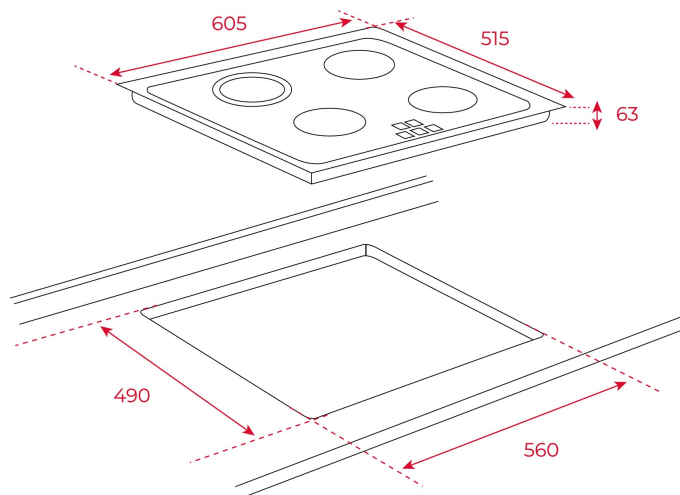

COLOURS

REFERENCE

REF. 40239010
EAN. 8421152148143

TEKA

TZ 6320

FEATURES

Vitroc ceramic hob
Touch Control
3 cooking zones
1 high lights Ø 210/270 mm
1 high lights Ø 120/180 mm
1 high lights Ø 145 mm
Ceramic glass surface
Auto-lock safety system
Cooking timer
Child lock
Residual heat indicator
Easy installation kit
Maximum nominal power 5600 W

DIMENSIONS

Product height (mm): 51
Product width (mm): 600
Product depth (mm): 510
Product length (mm):
Net weight (Kg): 8,7

TECH SPECS

FITTING MEASURES

Built-in Width (mm): 560
Built-in Depth (mm): 490
Built-in height (mm): 51

FEATURES

Number of electric power levels: 9

ELECTRIC CONNECTION

Frequency (Hz): 50/60
Power rate (V): 220-240
Cable Connection Length (cm): 110
Maximum Nominal Power (W) (Electric hob): 5600

COOKING ZONES