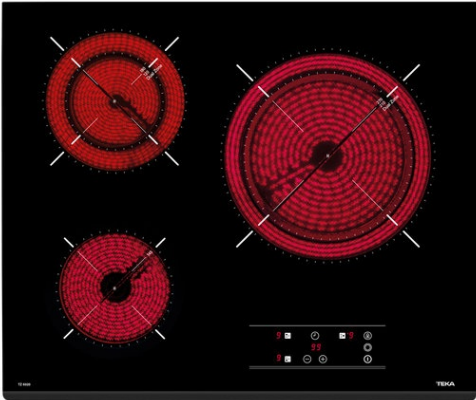

TZ 6320 60cm Vitroceramic Hob with 3 zones and Touch Control

Autolock

Power Plus

Easy
installation

DESCRIPTION

60cm Vitroceramic Hob with 3 zones and Touch Control

LIFE STYLE

Total

COLOURS

REFERENCE

REF. 40239010
EAN. 8421152148143

TEKA

TZ 6320

FEATURES

Vitroc ceramic hob
Touch Control
3 cooking zones
1 high lights Ø 210/270 mm
1 high lights Ø 120/180 mm
1 high lights Ø 145 mm
Ceramic glass surface
Auto-lock safety system
Cooking timer
Child lock
Residual heat indicator
Easy installation kit
Maximum nominal power 5600 W

DIMENSIONS

Product height (mm): 51
Product width (mm): 600
Product depth (mm): 510
Product length (mm):
Net weight (Kg): 8,7

TECH SPECS

FITTING MEASURES

Built-in Width (mm): 560
Built-in Depth (mm): 490
Built-in height (mm): 51

FEATURES

Number of electric power levels: 9

ELECTRIC CONNECTION

Frequency (Hz): 50/60
Power rate (V): 220-240
Cable Connection Length (cm): 110
Maximum Nominal Power (W) (Electric hob): 5600

COOKING ZONES