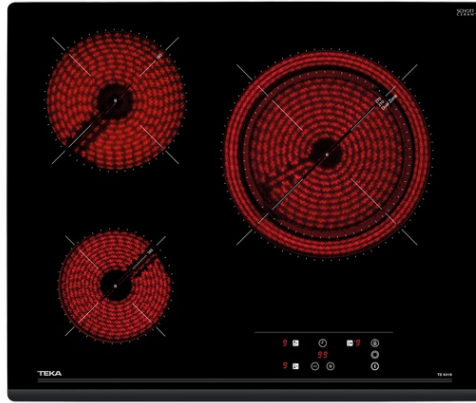

TZ 6315 60cm Vitroceramic Hob with 3 zones and Touch Control

Autolock

Power Plus

Easy
installation

DESCRIPTION

60cm Vitroceramic Hob with 3 zones and Touch Control

LIFE STYLE

Easy

COLOURS

REFERENCE

REF. 40239030
EAN. 8421152148211

TEKA

TZ 6315

FEATURES

Vitroc ceramic hob
Touch Control
3 cooking zones
1 high lights Ø 210/270 mm
1 high lights Ø 180 mm
1 high lights Ø 145 mm
Ceramic glass surface
Auto-lock safety system
Residual heat indicator
Easy installation kit
Maximum nominal power 5400 W

DIMENSIONS

Product height (mm): 51
Product width (mm): 600
Product depth (mm): 510
Product length (mm):
Net weight (Kg): 8,7

TECH SPECS

FITTING MEASURES

Built-in Width (mm): 560
Built-in Depth (mm): 490
Built-in height (mm): 51

PARTICULAR CHARACTERISTICS

Number of electric power levels: 9

ELECTRIC CONNECTION

Frequency (Hz): 50/60
Power rate (V): 220-240
Cable Connection Length (cm): 110
Maximum Nominal Power (W) (Electric hob): 5400