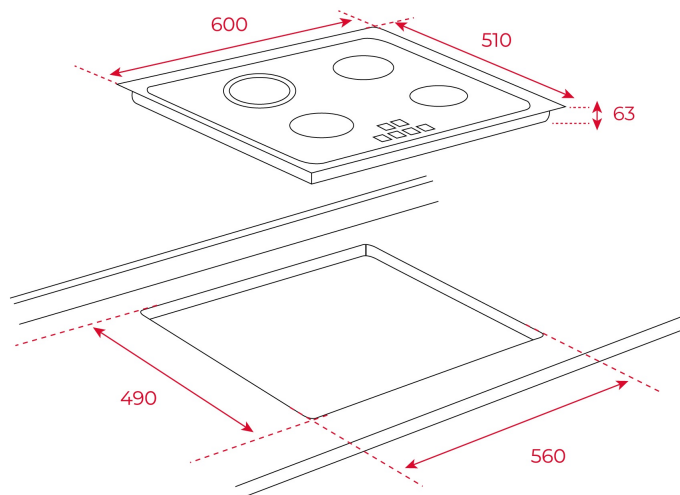

COLOURS

REFERENCE

REF. 40239030
EAN. 8421152148211

TEKA

TZ 6315

FEATURES

Vitroc ceramic hob
Touch Control
3 cooking zones
1 high lights Ø 210/270 mm
1 high lights Ø 180 mm
1 high lights Ø 145 mm
Ceramic glass surface
Auto-lock safety system
Residual heat indicator
Easy installation kit
Maximum nominal power 5400 W

DIMENSIONS

Product height (mm): 51
Product width (mm): 600
Product depth (mm): 510
Product length (mm):
Net weight (Kg): 8,7

TECH SPECS

FITTING MEASURES

Built-in Width (mm): 560
Built-in Depth (mm): 490
Built-in height (mm): 51

PARTICULAR CHARACTERISTICS

Number of electric power levels: 9

ELECTRIC CONNECTION

Frequency (Hz): 50/60
Power rate (V): 220-240
Cable Connection Length (cm): 110
Maximum Nominal Power (W) (Electric hob): 5400