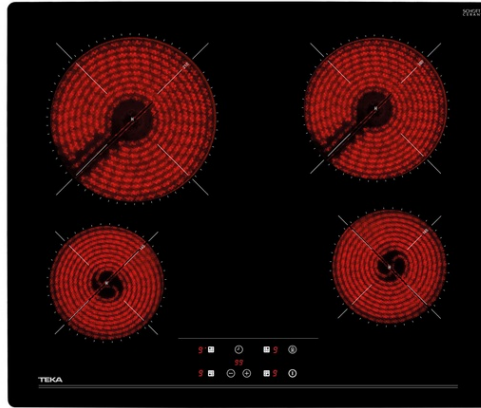

TZ 6415 60cm Vitroceramic Hob with 4 zones and Touch Control

Autolock

Power Plus

Easy
installation

DESCRIPTION

60cm Vitroceramic Hob with 4 zones and Touch Control

LIFE STYLE

Easy

COLOURS

REFERENCE

REF. 40239040
EAN. 8421152148266

TEKA

TZ 6415

FEATURES

Vitroc ceramic hob
Touch Control
4 cooking zones
1 high lights Ø 210 mm
1 high lights Ø 180 mm
2 high lights Ø 145 mm
Ceramic glass surface
Auto-lock safety system
Cooking timer
Power plus
Child lock
Residual heat indicator
Easy installation kit
Maximum nominal power 6300 W

DIMENSIONS

Product height (mm): 51
Product width (mm): 600
Product depth (mm): 510
Product length (mm):
Net weight (Kg): 8,5

TECH SPECS

FITTING MEASURES

Built-in Width (mm): 560
Built-in Depth (mm): 490
Built-in height (mm): 51

PARTICULAR CHARACTERISTICS

Number of electric power levels: 9

ELECTRIC CONNECTION

Frequency (Hz): 50/60
Power rate (V): 220-240
Cable Connection Length (cm): 100
Maximum Nominal Power (W) (Electric hob): 6300