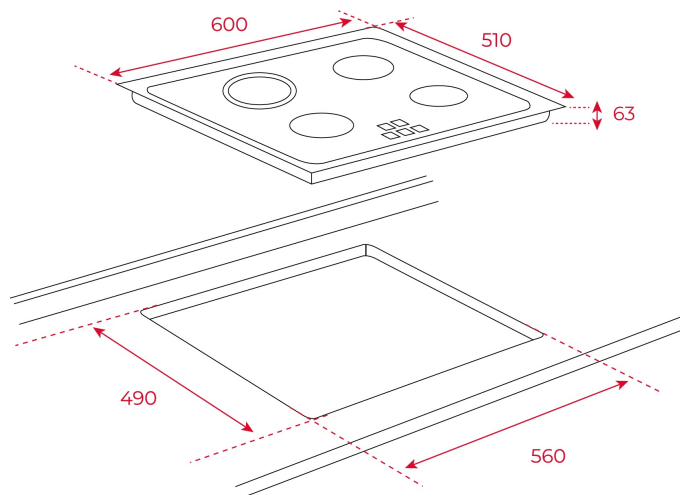

TZ 6415 60cm Vitroceramic Hob with 4 zones and Touch Control

Autolock

Power Plus

Easy
installation

DESCRIPTION

60cm Vitroceramic Hob with 4 zones and Touch Control

LIFE STYLE

Easy

COLOURS

REFERENCE

REF. 40239040
EAN. 8421152148266

TEKA

TZ 6415

FEATURES

Vitroc ceramic hob
Touch Control
4 cooking zones
1 high lights Ø 210 mm
1 high lights Ø 180 mm
2 high lights Ø 145 mm
Ceramic glass surface
Auto-lock safety system
Cooking timer
Power plus
Child lock
Residual heat indicator
Easy installation kit
Maximum nominal power 6300 W

DIMENSIONS

Product height (mm): 51
Product width (mm): 600
Product depth (mm): 510
Product length (mm):
Net weight (Kg): 8,5

TECH SPECS

FITTING MEASURES

Built-in Width (mm): 560
Built-in Depth (mm): 490
Built-in height (mm): 51

PARTICULAR CHARACTERISTICS

Number of electric power levels: 9

ELECTRIC CONNECTION

Frequency (Hz): 50/60
Power rate (V): 220-240
Cable Connection Length (cm): 100
Maximum Nominal Power (W) (Electric hob): 6300