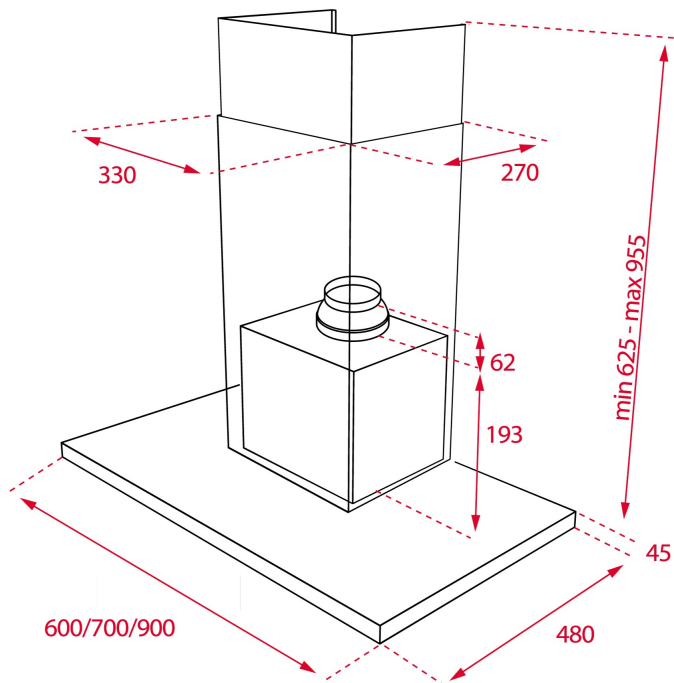

DIMENSIONS

Product height (mm): 670-1000

Product width (mm): 900

Product depth (mm): 480

Product length (mm):

Net weight (Kg): 15,33

TECH SPECS

PARTICULAR CHARACTERISTICS

Certificates: CE; CB; Rohs
Ø Outlet (mm): 150
Type of inner light: LED
Inside light Consumption (W): 1,5
Plug type: Schuko plug
Power rate (V): 230
Frequency (Hz): 50/60
Total hood power (W): 223
Number of motors: 1
Motor power (W): 220
Air flow (Qmin) m³/h: 268
Air flow (Qmax): 614