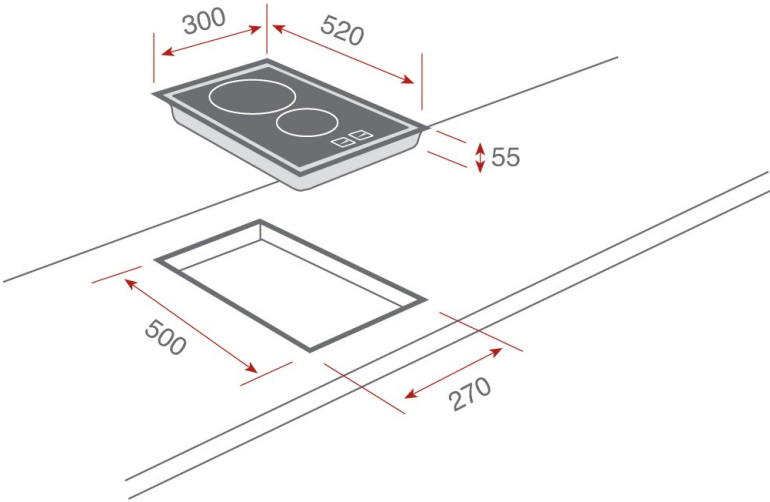

TEKA

EFX 32300 IH

FEATURES

Modular induction hob
Touch Control
2 cooking zones
1 high lights Ø 210 mm
1 high lights Ø 145 mm
Stainless steel surface
Auto-lock safety system
Cooking timer
Power plus
Child lock
Residual heat indicator
Maximum nominal power 3600 W

EFX 32300 IH

DIMENSIONS

- Product height (mm):
- Product width (mm):
- Product depth (mm):
- Product length (mm):
- Net weight (Kg): 4,3