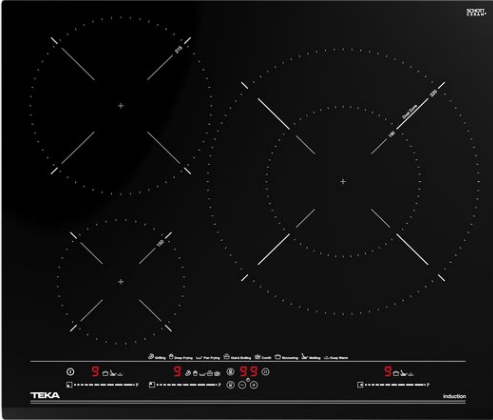

# IZC 63630 MST Induction hob with Direct Functions MultiSlider and 3 cooking zones in 60 cm

MultiSlider

Autolock

Power

Power Plus

Easy installation

Super Zone

### DESCRIPTION

Induction hob with Direct Functions MultiSlider and 3 cooking zones in 60 cm

### REFERENCE

REF. 112500017  
EAN. 8434778011593

**FEATURES**

Urban Colors Edition  
MasterSense Series  
Induction hob  
Direct functions with temperature sensors: Quick boiling, confit, grilling, confit, pan frying, deep frying, simmering, melting and keep warm  
Touch Control MultiSlider  
3 cooking zones  
1 zone Ø 320/180 mm  
1 zone Ø 215 mm  
1 zone Ø 150 mm  
Ceramic glass surface  
Auto-lock safety system  
Cooking timer  
Power plus  
Child lock  
Residual heat indicator  
Power management  
Easy installation kit  
Maximum nominal power 7200 W  
Optional: Grilling plate  
Optional: Teppanyaki