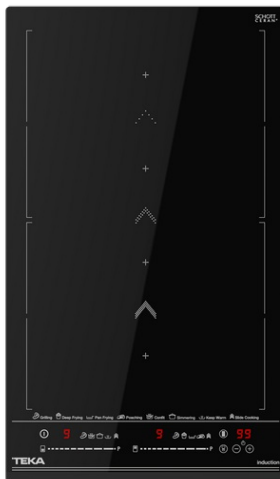

IZS 34700 MST 30 cm modular induction Flex hob with SlideCooking function and 2 cooking zones

MultiSlider

Autolock

Power

Power Plus

Easy
installation

DESCRIPTION

30 cm modular induction Flex hob with SlideCooking function and 2 cooking zones

LIFE STYLE

Maestro

COLOURS

REFERENCE

REF. 112530001
EAN. 8434778011982

FEATURES

Urban Colors Edition
MasterSense Series
Modular Flex Induction hob
SlideCooking function
Direct functions with temperature sensors: Poaching, confit, grilling, pan frying, deep frying, simmering and keep warm
Touch Control MultiSlider
2 cooking zones
2 zones Ø 255 x 200 mm
Ceramic glass surface
Auto-lock safety system
Cooking timer
Power plus
Child lock
Residual heat indicator
Power management
Easy installation kit
Maximum nominal power 3600 W
Optional: Grilling plate
Optional: Teppanyaki

DIMENSIONS

Product height (mm): 53
Product width (mm): 300
Product depth (mm): 510
Product length (mm):
Net weight (Kg): 5,12

TECH SPECS

FITTING MEASURES

Built-in Width (mm): 280
Built-in Depth (mm): 490
Built-in height (mm): 49