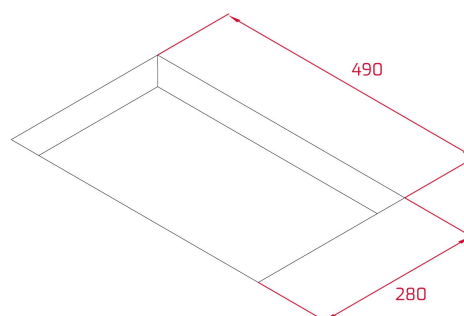

DIMENSIONS

Product height (mm): 53
Product width (mm): 300
Product depth (mm): 510
Product length (mm):
Net weight (Kg): 5,12

TECH SPECS

FITTING MEASURES

Built-in Width (mm): 280
Built-in Depth (mm): 490
Built-in height (mm): 49