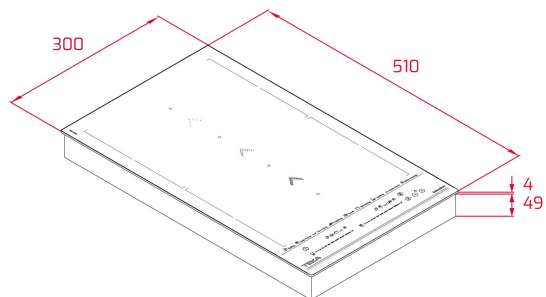

DIMENSIONS

Product height (mm): 53
Product width (mm): 300
Product depth (mm): 510
Product length (mm):
Net weight (Kg): 5,12

TECH SPECS

FITTING MEASURES

Built-in Width (mm): 280
Built-in Depth (mm): 490
Built-in height (mm): 49