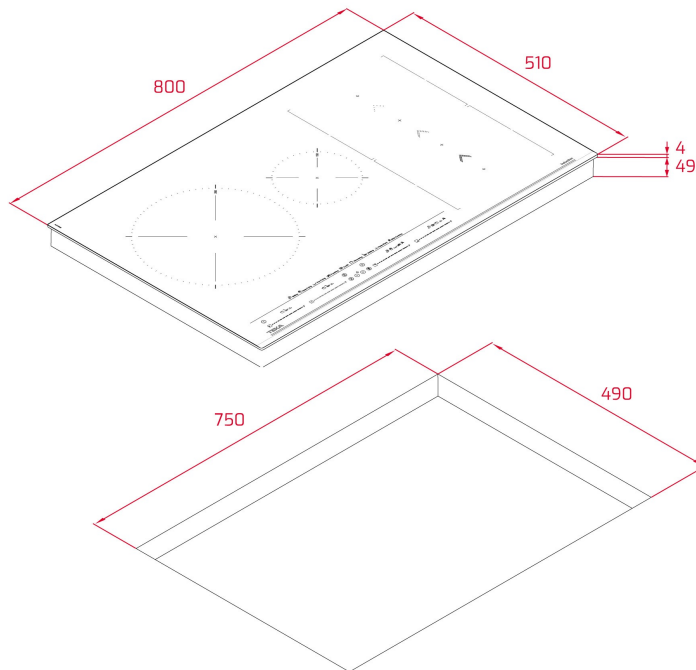

## DIMENSIONS

**Product height (mm):** 53  
**Product width (mm):** 800  
**Product depth (mm):** 510  
**Product length (mm):**  
**Net weight (Kg):** 12,12

### FITTING MEASURES

**Built-in Width (mm):** 750  
**Built-in Depth (mm):** 490  
**Built-in height (mm):** 49