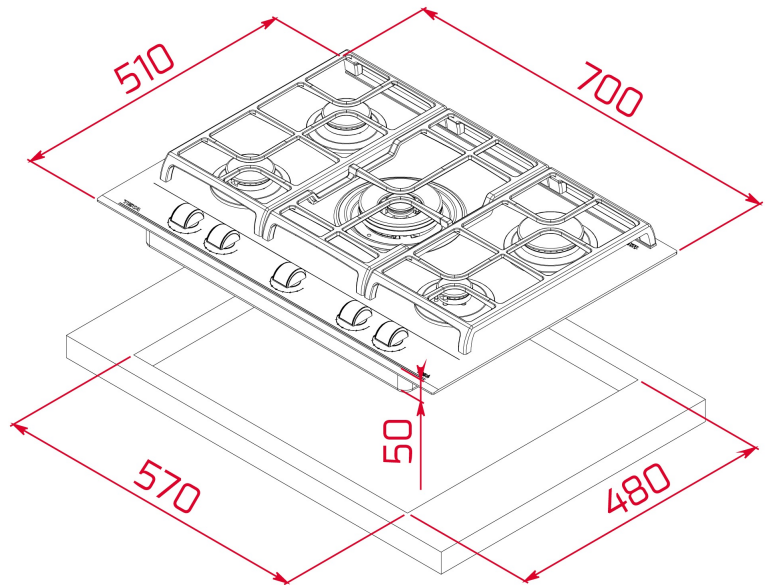

GZC 75330 XB Gas on Glass Hob with ExactFlame function in 70 cm of natural gas

Auto ignition

Autolock

ExactFlame

Easy installation

DESCRIPTION

Gas on Glass Hob with ExactFlame function in 70 cm of natural gas

Urban Colors Edition
Gas on glass hob
ExactFlame
Frontal control knobs with ergonomic design
5 cooking zones
1 double ring burner, 4.00 kW
1 fast burner, 2.8 kW
2 semi fast burners, 1.7 kW
1 auxiliary burner, 1 kW
Ceramic glass surface
Auto ignition
Auto-lock safety system
Cast iron grids
Easy installation kit
Maximum nominal power 11.300 W
Optional: Wok support
Silver knobs accessory available

TEKA

GZC 75330 XB

DIMENSIONS

Product height (mm): 98
Product width (mm): 700
Product depth (mm): 510
Product length (mm):
Net weight (Kg): 13,5

TECH SPECS

FITTING MEASURES

Built-in Width (mm): 570
Built-in Depth (mm): 480
Built-in height (mm): 49