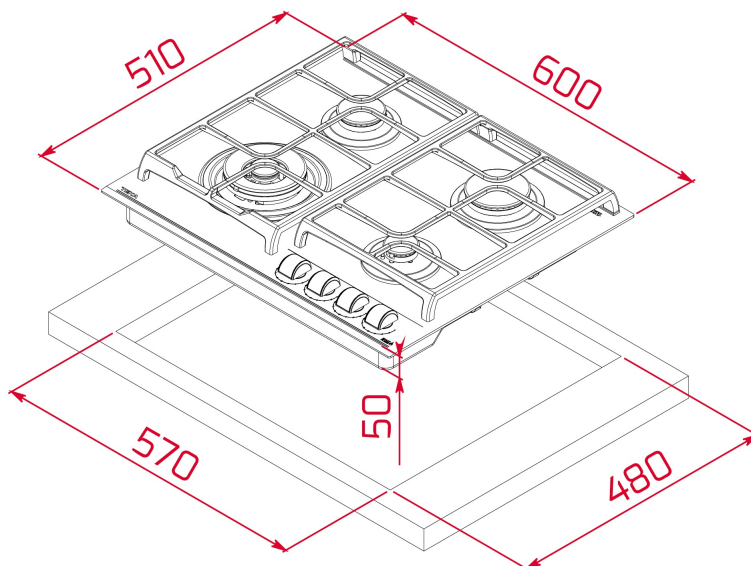

## DIMENSIONS

**Product height (mm):** 98  
**Product width (mm):** 600  
**Product depth (mm):** 510  
**Product length (mm):**  
**Net weight (Kg):** 11,7

### FITTING MEASURES

**Built-in Width (mm):** 570  
**Built-in Depth (mm):** 480  
**Built-in height (mm):** 49