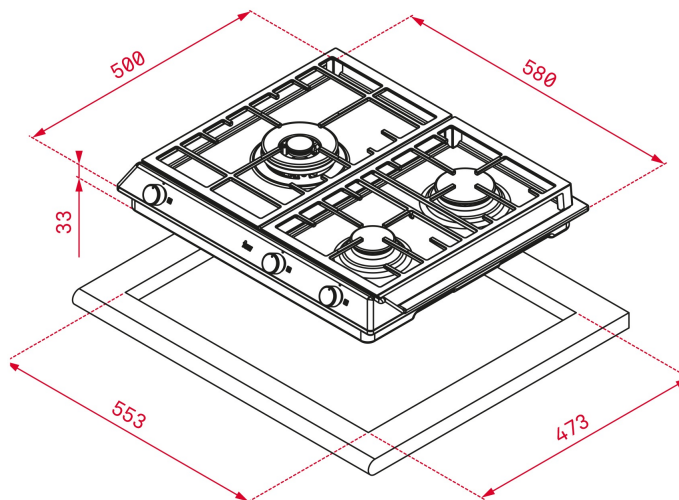

Gas hob  
Frontal control knobs  
3 cooking zones  
1 double ring burner, 4.00 kW  
1 fast burner, 2.8 kW  
1 semi fast burner, 1.7 kW  
Stainless steel surface  
Auto ignition  
Auto-lock safety system  
Cast iron grids  
Maximum nominal power 8550 W  
Optional: Wok support

## DIMENSIONS

**Product height (mm):** 84  
**Product width (mm):** 580  
**Product depth (mm):** 500  
**Product length (mm):**  
**Net weight (Kg):** 9,5

### FITTING MEASURES

**Built-in Width (mm):** 553  
**Built-in Depth (mm):** 473  
**Built-in height (mm):** 32