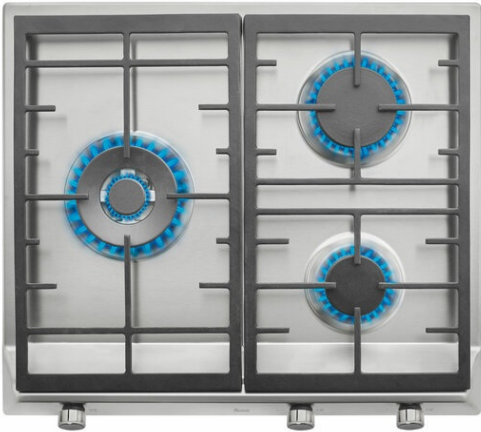

**EX 60.1 3G AI AL DR CI** Gas Stainless Steel Hob with frontal control knobs of butane and natural gas in 58 cm

Auto ignition

Autolock

**DESCRIPTION**

Gas Stainless Steel Hob with frontal control knobs of butane and natural gas in 58 cm

**LIFE STYLE**

Total

**COLOURS**

**REFERENCE**

REF. 112610040  
EAN. 8434778019506

**TEKA**

**EX 60.1 3G AI AL DR CI**

**FEATURES**

Gas hob  
Frontal control knobs  
3 cooking zones  
1 double ring burner, 4.00 kW  
1 fast burner, 2.8 kW  
1 semi fast burner, 1.7 kW  
Stainless steel surface  
Auto ignition  
Auto-lock safety system  
Cast iron grids  
Maximum nominal power 8550 W  
Optional: Wok support

## DIMENSIONS

**Product height (mm):** 84  
**Product width (mm):** 580  
**Product depth (mm):** 500  
**Product length (mm):**  
**Net weight (Kg):** 9,5