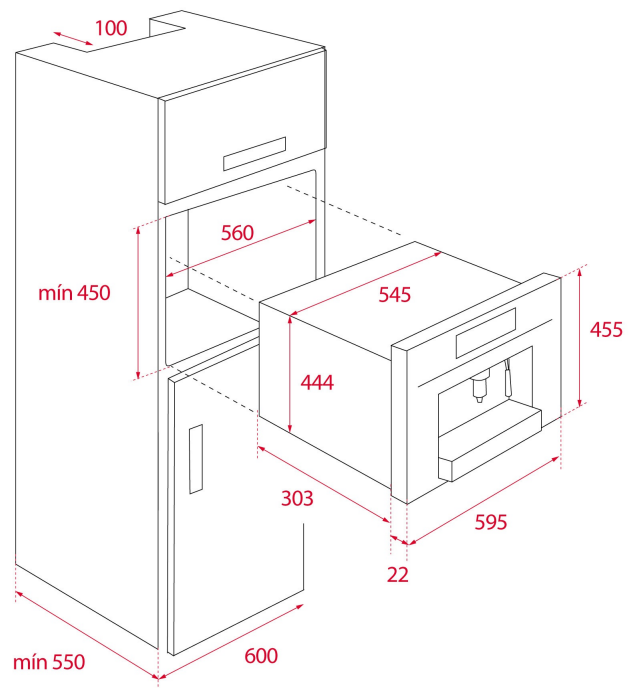

Maestro

COLOURS

REFERENCE

REF. 40589513
EAN. 8421152145616

TEKA

CLC 835 MC

FEATURES

Urban Colors Edition
Multi capsule and ground built-in coffee machine
Coffee size regulation
Touch control display with knobs
Capacity: 1 cup
Adjustable height system for different cup sizes
Milk frother and hot water pipe
Availability for ground coffee
3 storage drawers
19 bar pump pressure
1 litre water tank
Descaling function
Capsule adaptors suitable for:
Nespresso®, Lavazza®, Caffitaly®, E.S.E.

DIMENSIONS

Product height (mm): 455

Product width (mm): 595

Product depth (mm): 330

Product length (mm):

Net weight (Kg): 18,7

TECH SPECS

PARTICULAR CHARACTERISTICS