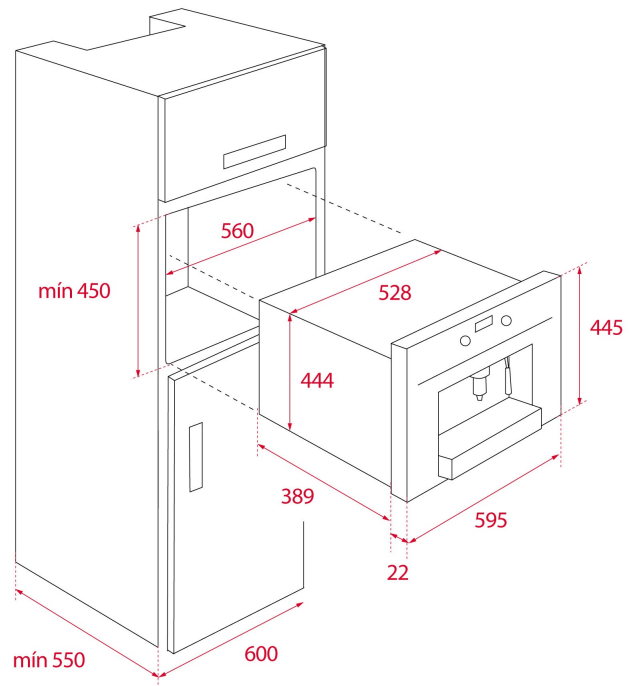

## **FEATURES**

Automatic built-in coffee machine  
Self-cleaning function  
Intensity and coffee size regulation  
Touch control display with knobs  
30 automatic programs  
Capacity: 2 cups at once  
Adjustable height system for different cup sizes  
Milk frother and hot water pipe  
Integrated steel grinder for natural coffee beans  
Coffee beans container, 200 grams capacity  
Availability for ground coffee  
15 bar pump pressure  
1.8 litres water tank  
Waste container  
Descaling function  
Installation with telescopic rails for easy pull out of the coffee maker

## DIMENSIONS

**Product height (mm):** 455  
**Product width (mm):** 595  
**Product depth (mm):** 412  
**Product length (mm):**  
**Net weight (Kg):** 23

### FITTING MEASURES

**Built-in Width (mm):** 560  
**Built-in Depth (mm):** 550  
**Built-in height (mm):** 450