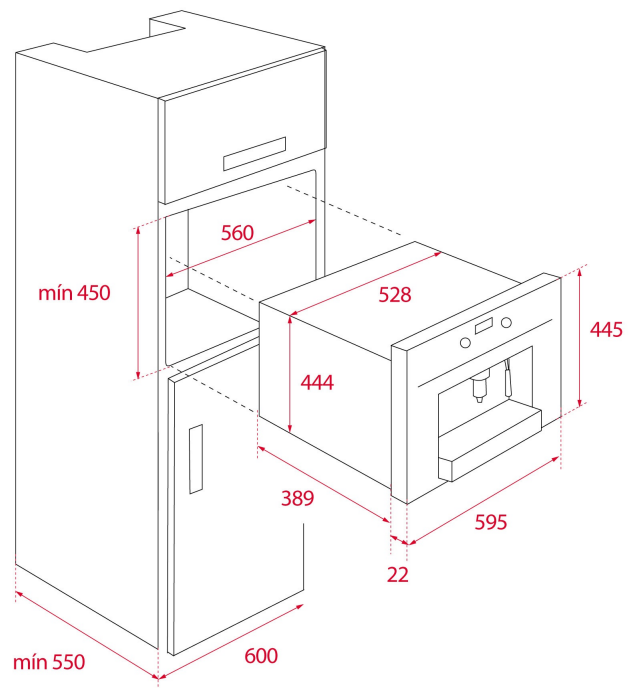

## DIMENSIONS

**Product height (mm):** 455  
**Product width (mm):** 595  
**Product depth (mm):** 412  
**Product length (mm):**  
**Net weight (Kg):** 23

### FITTING MEASURES

**Built-in Width (mm):** 560  
**Built-in Depth (mm):** 550  
**Built-in height (mm):** 450