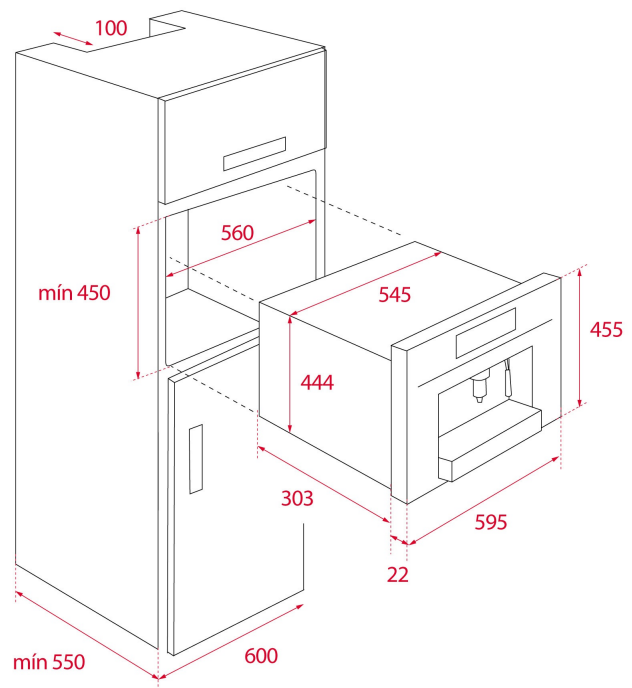

Maestro

COLOURS

REFERENCE

REF. 111630000
EAN. 8434778003833

TEKA

CLC 835 MC

FEATURES

Urban Colors Edition
Multi capsule and ground built-in coffee machine
Coffee size regulation
Touch control display with knobs
Capacity: 1 cup
Adjustable height system for different cup sizes
Milk frother and hot water pipe
Availability for ground coffee
3 storage drawers
19 bar pump pressure
1 litre water tank
Descaling function
Capsule adaptors suitable for:
Nespresso®, Lavazza®, Caffitaly®, E.S.E.

DIMENSIONS

Product height (mm): 455
Product width (mm): 595
Product depth (mm): 330
Product length (mm):
Net weight (Kg): 18,7

TECH SPECS

FITTING MEASURES

Built-in Width (mm): 560
Built-in Depth (mm): 580
Built-in height (mm): 450