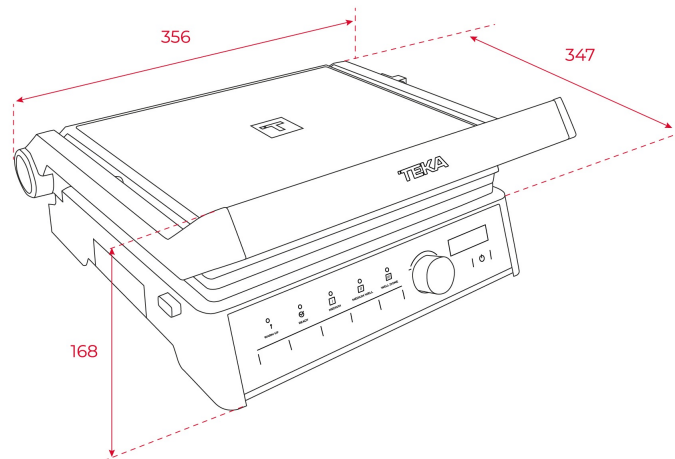

EliteGrill Electric grill with 1000W power and 5 cooking functions

DESCRIPTION

Electric grill with 1000W power and 5 cooking functions

LIFE STYLE

Total

COLOURS

REFERENCE

REF. 111510000
EAN. 8434778017212

EliteGrill

FEATURES

Multifunction free installation electric Grill
5x3 cooking functions
Cooking functions: Steak, Hot Dog, Fish, Sandwich, and
Hamburger (well done, medium and barely finish)
Frontal electronic control with knobs
1000 W top heating and bottom heating elements
Temperature regulator 150 – 230 °C
Thickness adjustment
Warming indication lamp
Temperature indicator
Inside oil tray
Non-stick coating detachable plate
Maximum nominal power 2000 W
80 cm connection wire

EliteGrill

DIMENSIONS

Product height (mm): 168
Product width (mm): 356
Product depth (mm): 347
Product length (mm):
Net weight (Kg): 4,2

TECH SPECS

ELECTRIC CONNECTION

Maximum Nominal Power (W): 2000
Frequency (Hz): 50
Power rate (V): 220
Cable Connection Length (cm): 80
Plug: Yes
Plug type: VDE