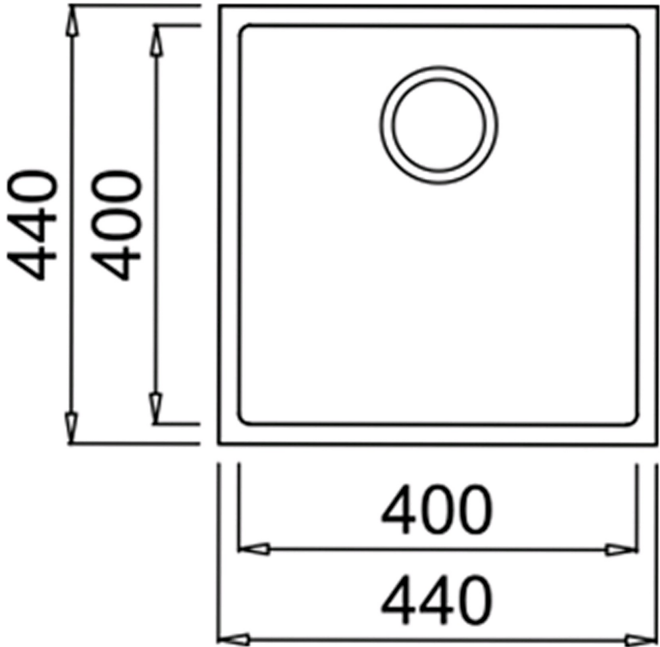

## DIMENSIONS

- Product height (mm):
- Product width (mm): 440
- Product depth (mm): 200
- Product length (mm): 440
- Net weight (Kg): 5,4

### MAIN BOWL

- Main Bowl Length (mm): 400
- Main Bowl Width (mm): 400
- Main Bowl Depth (mm): 200