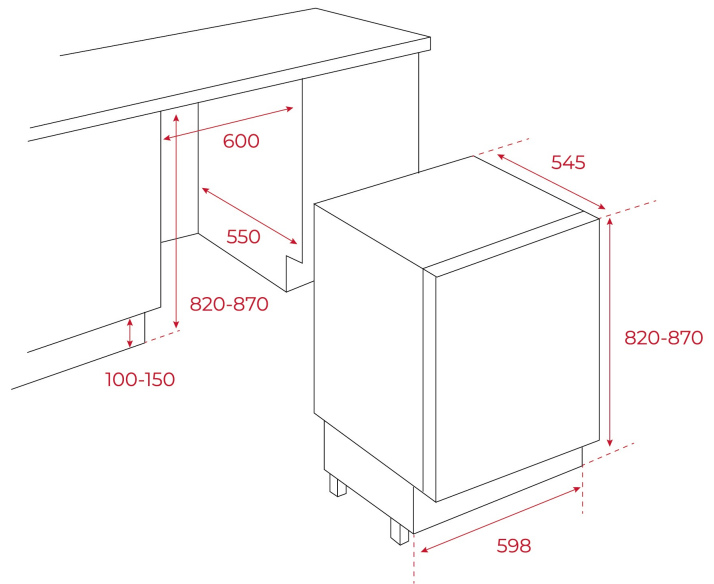

TKI3 145 D 82cm A+ Built-in Refrigerator

Easy 90,
opening on its
own axis for a
perfect
installation

LED lighting

DESCRIPTION

82cm A+ Built-in Refrigerator

LIFE STYLE

Total

COLOURS

REFERENCE

REF. 40693006
EAN. 8421152114445

TKI3 145 D

FEATURES

Built-in fridge
Mechanical control panel
Manual defrost
Safety glass shelves
Door on door installation
Reversible door
Energy Class: A++
Climate Class: SN-T
Total gross capacity: 130 litres
Net capacity: 128 litres

DIMENSIONS

Product height (mm): 818
Product width (mm): 595
Product depth (mm): 545
Product length (mm):
Net weight (Kg): 29

TECH SPECS

FITTING MEASURES

PRODUCT SHEET

POWER SUPPLY

PARTICULAR CHARACTERISTICS

Built-in niche (cm): 82

Cooling system: Defrost

Total gross capacity (litres): 130

Refrigerator compartment capacity (litres): 128

Climate class: SN/T

Noise level (dB): 40

Certificates: CE

Frequency (Hz): 50